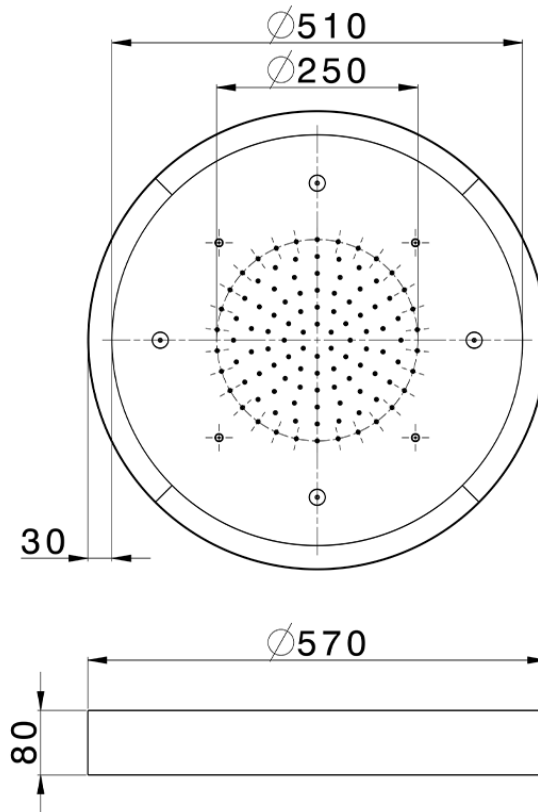

## Ø 570 mm Chromotherapy Ceiling showerhead ZEN\_ZS1C0175

ZS1C0175

<https://en.huberitalia.com/o-570-mm-chromotherapy-ceiling-showerhead-zen-zs1c0175>

2026-04-08