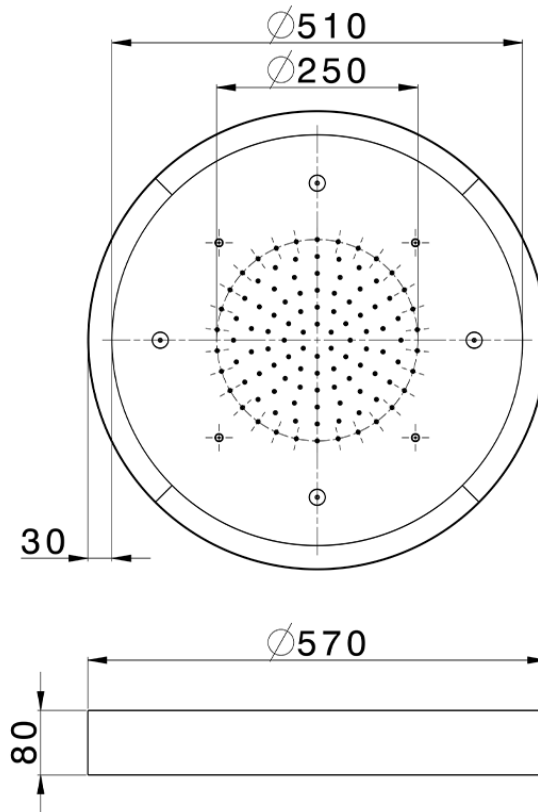

Ø 570 mm Chromotherapy Ceiling showerhead ZEN_ZS1C0175

ZS1C0175

<https://en.huberitalia.com/o-570-mm-chromotherapy-ceiling-showerhead-zen-zs1c0175>

2026-04-06