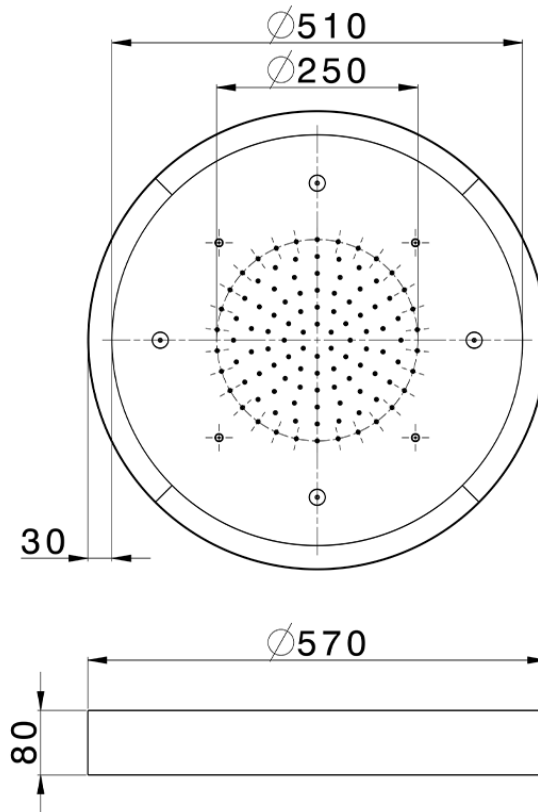

## Ø 570 mm Chromotherapy Ceiling showerhead ZEN\_ZS1C0175

ZS1C0175

<https://en.huberitalia.com/o-570-mm-chromotherapy-ceiling-showerhead-zen-zs1c0175>

2026-06-13