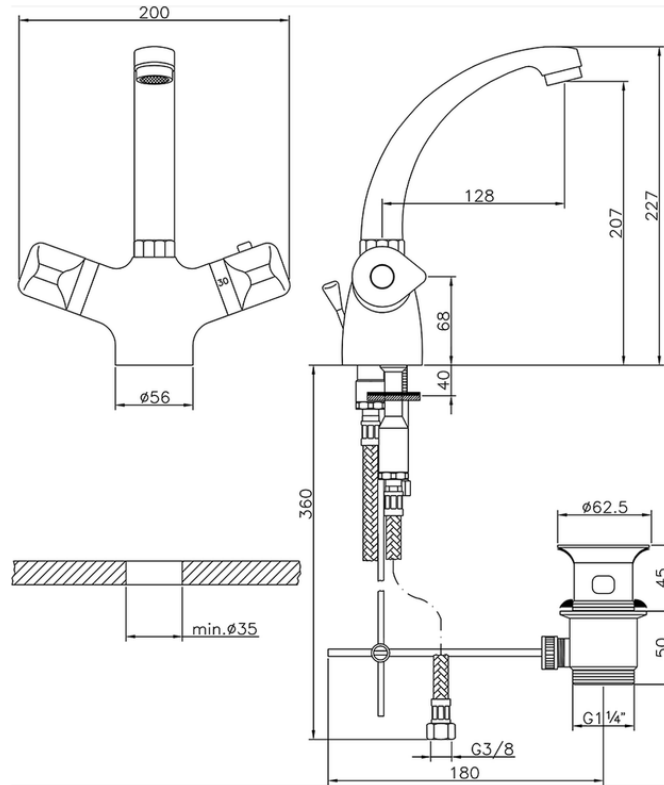

Thermostatic washbasin mixer COMMUNITY_CLT52010

CLT52010

<https://en.huberitalia.com/thermostatic-washbasin-mixer-community-clt52010>

2024-11-15