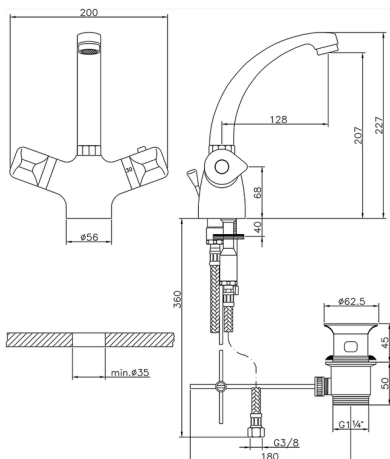

Thermostatic washbasin mixer COMMUNITY_CLT52010

MODEL **CLT52010**

Thermostatic washbasin mixer, with 1"1/4 pop-up waste, swivel spout, G.3/8" stainless steel flexible hose

AVAILABLE FINISHINGS

21 21 Chrome

CHARACTERISTICS

Cartridge Spare Parts **24.04A.PP**

8x20 Plus P Thermostatic Valve

Thermostatic

The Huber thermostatic is your personal water manager, helping you to handle, control and save water and energy.