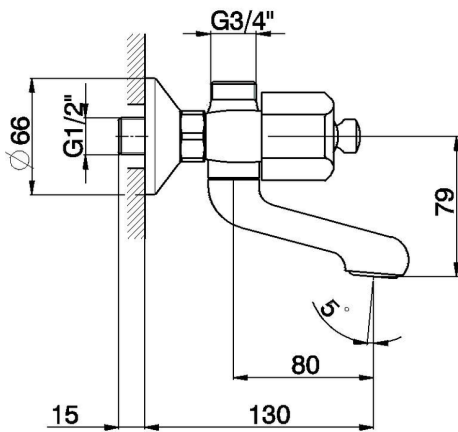

Bath mixer EVA_EV000130

MODEL **EV000130**

Bath mixer, without shower set, 1/2" M flexible connection, without handles

AVAILABLE FINISHINGS

CHARACTERISTICS

2026-06-26