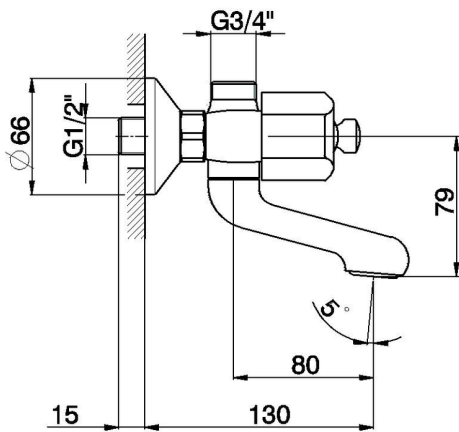

## Bath mixer EVA\_EV000130

MODEL **EV000130**

Bath mixer, without shower set, 1/2" M flexible connection, without handles

AVAILABLE FINISHINGS

CHARACTERISTICS

2026-05-16