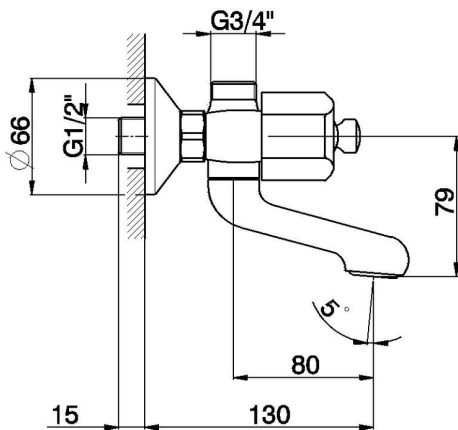

Bath mixer EVA_EV000130

MODEL **EV000130**

Bath mixer, without shower set, 1/2" M flexible connection, without handles

AVAILABLE FINISHINGS

CHARACTERISTICS

2026-04-06