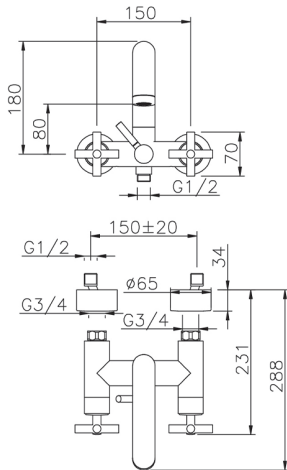

Bath mixer SUITE_SU000130

MODEL **SU000130**

Bath mixer, without shower set, 1/2" M flexible connection

AVAILABLE FINISHINGS

-  **21** 21 Chrome
-  **40** 40 Matt Black
-  **2F** 2F Brushed Nickel
-  **2W** 2W Brushed Gold