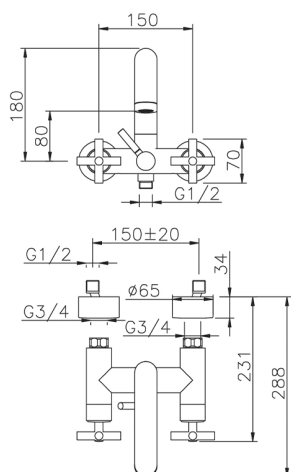

Bath mixer SUITE_SU000130

MODEL **SU000130**

Bath mixer, without shower set, 1/2" M flexible connection

AVAILABLE FINISHINGS

-  **21** 21 Chrome
-  **40** 40 Matt Black
-  **2F** 2F Brushed Nickel
-  **2W** 2W Brushed Gold