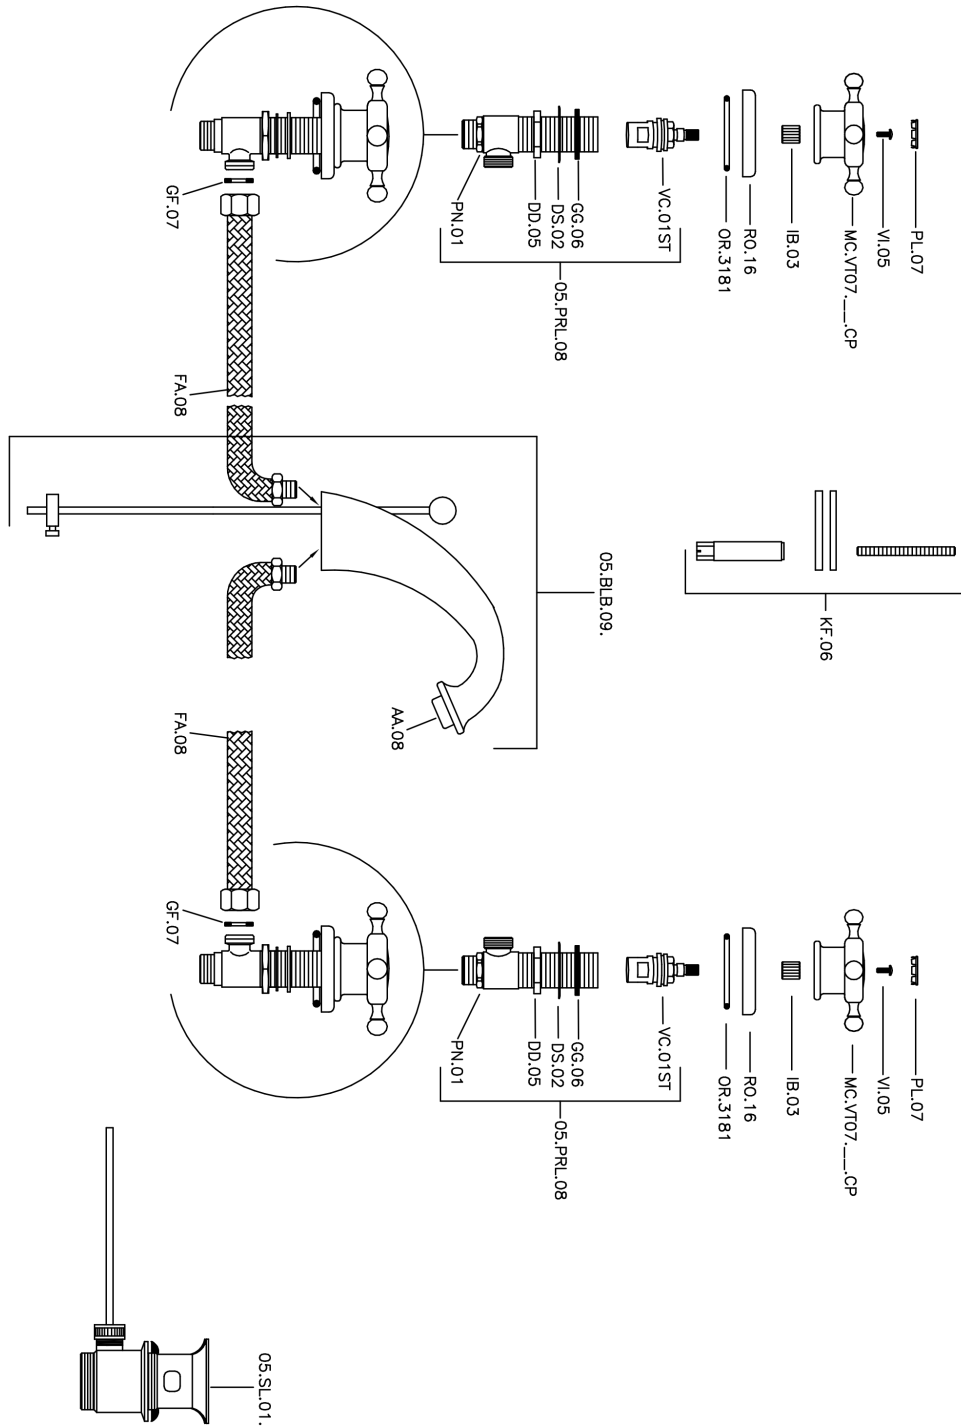

## Washbasin 3-holes mixer VICTORIAN\_VT001010

MODEL **VT001010**

Washbasin 3-holes mixer, with 1"1/4 automatic pop up waste

## Washbasin 3-holes mixer VICTORIAN\_VT001010

VT001010

<https://en.huberitalia.com/washbasin-3-holes-mixer-victorian-vt001010>

2024-12-04