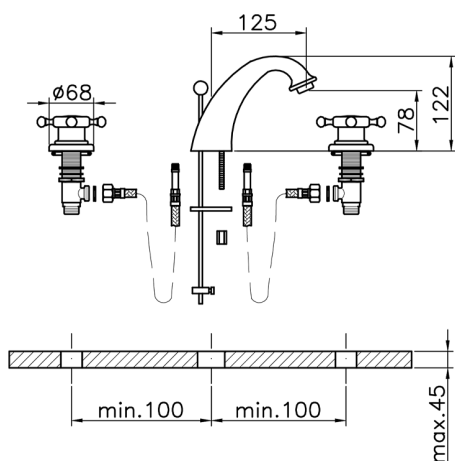

AVAILABLE FINISHINGS

- **21** 21 Chrome
- **27** 27 Old Bronze
- **2A** 2A Satin Brushed Nickel
- **2G** 2G Antique Gold
- **2W** 2W Brushed Gold