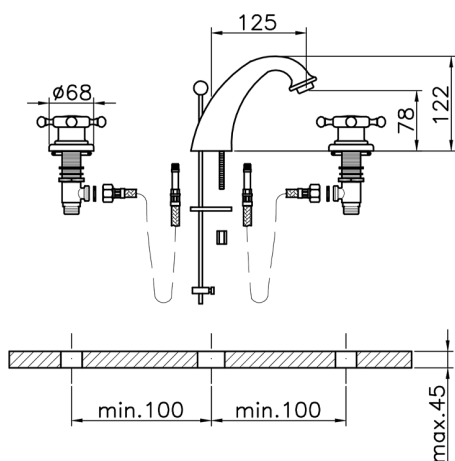

Washbasin 3-holes mixer VICTORIAN_VT001010

MODEL **VT001010**

Washbasin 3-holes mixer, with 1"1/4 automatic pop up waste

AVAILABLE FINISHINGS

-  **21** 21 Chrome
-  **27** 27 Old Bronze
-  **2A** 2A Satin Brushed Nickel
-  **2G** 2G Antique Gold
-  **2W** 2W Brushed Gold

CHARACTERISTICS

Washbasin 3-holes mixer VICTORIAN_VT001010

VT001010

<https://en.huberitalia.com/washbasin-3-holes-mixer-victorian-vt001010>

2024-12-04