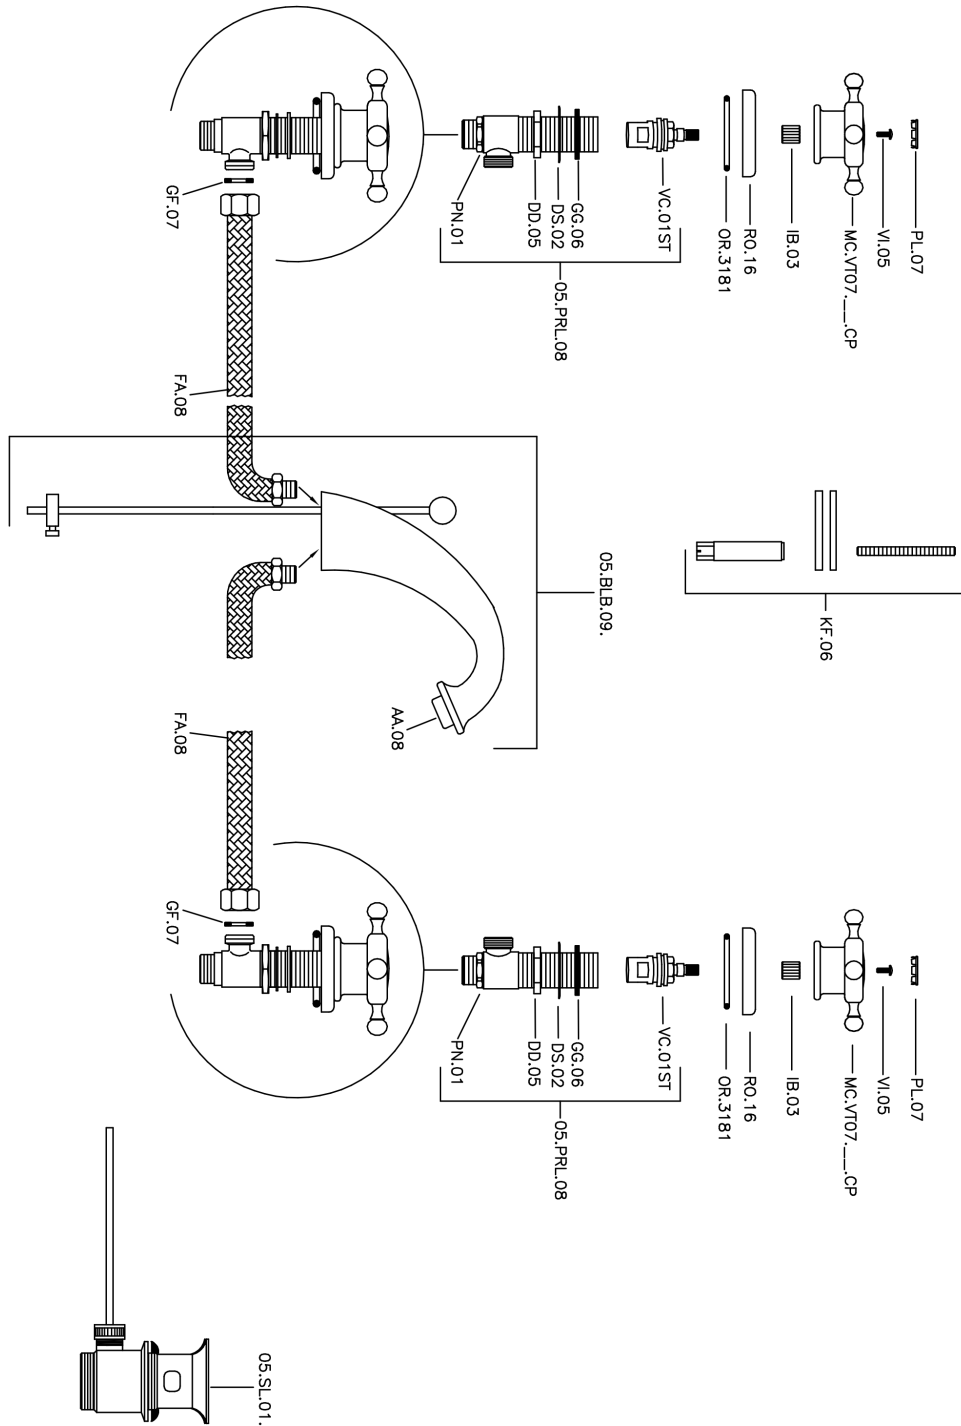

Washbasin 3-holes mixer VICTORIAN_VT001010

MODEL **VT001010**

Washbasin 3-holes mixer, with 1"1/4 automatic pop up waste

AVAILABLE FINISHINGS

-  **21** 21 Chrome
-  **27** 27 Old Bronze
-  **2A** 2A Satin Brushed Nickel
-  **2G** 2G Antique Gold
-  **2W** 2W Brushed Gold

CHARACTERISTICS

Washbasin 3-holes mixer VICTORIAN_VT001010

VT001010

<https://en.huberitalia.com/washbasin-3-holes-mixer-victorian-vt001010>

2024-12-04