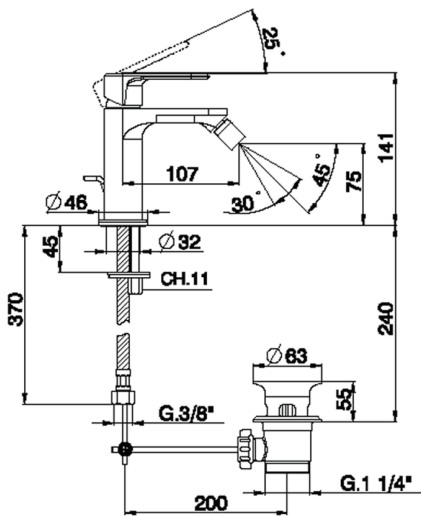

Single lever bidet mixer LEVITY_LY000550

MODEL **LY000550**

Single lever bidet mixer, with 1"1/4 automatic pop up waste, G.3/8" stainless steel flexible hose

AVAILABLE FINISHINGS

-  **21** 21 Chrome
-  **2B** 2B Polished Nickel
-  **2F** 2F Brushed Nickel
-  **40** 40 Matt Black
-  **4Q** 4Q Matt White

CHARACTERISTICS

Cartridge Spare Parts **ZZ96550000**

25 mm Cartridge

Single lever bidet mixer LEVITY_LY000550

LY000550

<https://en.huberitalia.com/single-lever-bidet-mixer-levity-ly000550>

2024-11-15