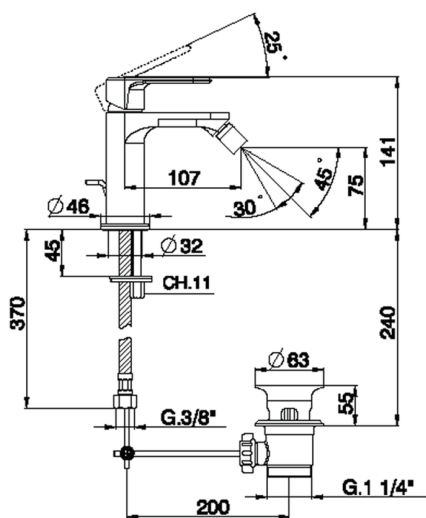

Single lever bidet mixer LEVITY_LY000550

MODEL **LY000550**

Single lever bidet mixer, with 1"1/4 automatic pop up waste, G.3/8" stainless steel flexible hose

AVAILABLE FINISHINGS

-  **21** 21 Chrome
-  **2B** 2B Polished Nickel
-  **2F** 2F Brushed Nickel
-  **40** 40 Matt Black
-  **4Q** 4Q Matt White

CHARACTERISTICS

Cartridge Spare Parts **ZZ96550000**

25 mm Cartridge

Single lever bidet mixer LEVITY_LY000550

LY000550

<https://en.huberitalia.com/single-lever-bidet-mixer-levity-ly000550>

2024-11-15