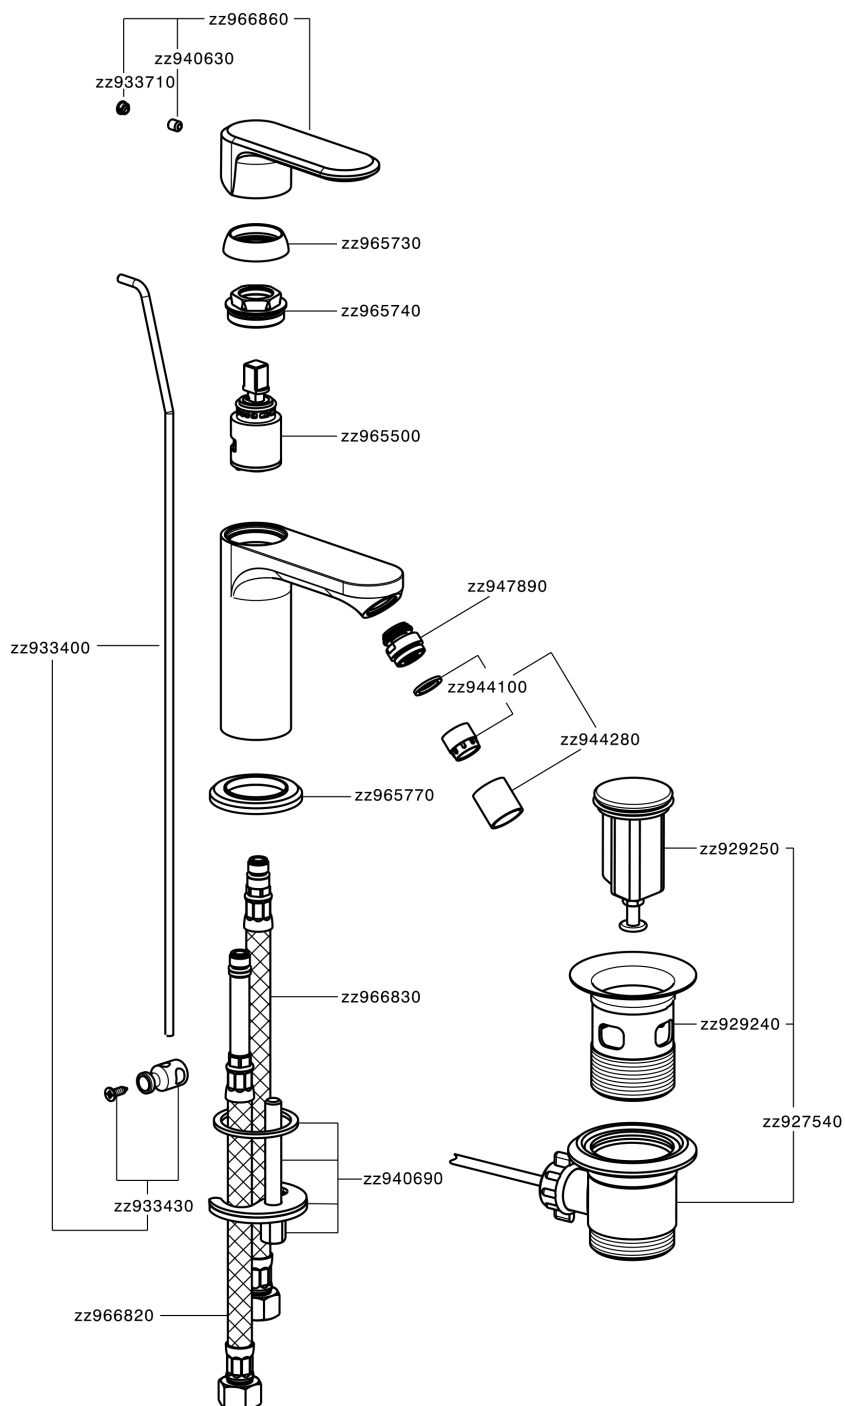

Single lever bidet mixer LEVITY_LY000550

MODEL **LY000550**

Single lever bidet mixer, with 1"1/4 automatic pop up waste, G.3/8" stainless steel flexible hose

AVAILABLE FINISHINGS

-  **21** 21 Chrome
-  **2B** 2B Polished Nickel
-  **2F** 2F Brushed Nickel
-  **40** 40 Matt Black
-  **4Q** 4Q Matt White

CHARACTERISTICS

Cartridge Spare Parts **ZZ96550000**

25 mm Cartridge

Single lever bidet mixer LEVITY_LY000550

LY000550

<https://en.huberitalia.com/single-lever-bidet-mixer-levity-ly000550>

2024-11-15