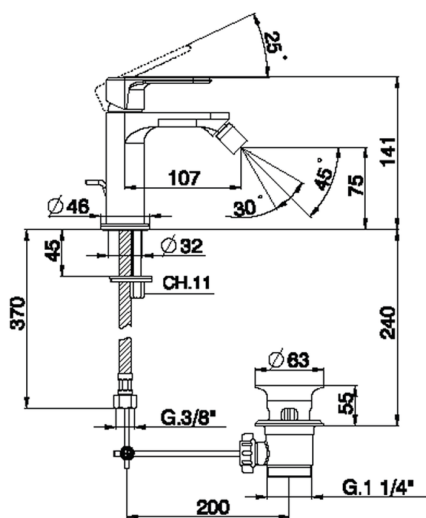

## Single lever bidet mixer LEVITY\_LY000550

MODEL **LY000550**

Single lever bidet mixer, with 1"1/4 automatic pop up waste, G.3/8" stainless steel flexible hose

### CHARACTERISTICS

Cartridge Spare Parts **ZZ96550000**

**25 mm Cartridge**

## Single lever bidet mixer LEVITY\_LY000550

LY000550

<https://en.huberitalia.com/single-lever-bidet-mixer-levity-ly000550>

2024-11-15