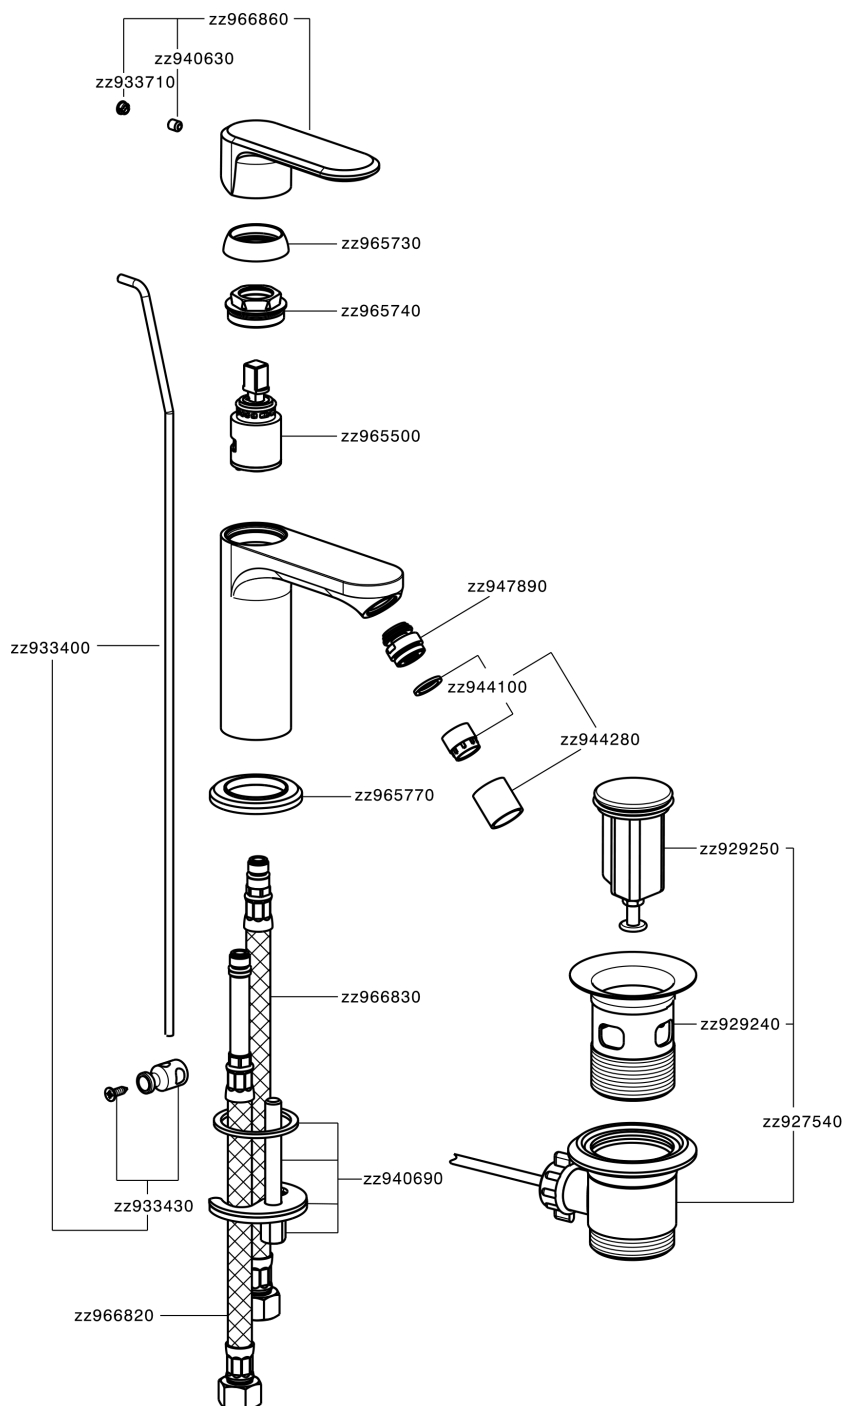

## Single lever bidet mixer LEVITY\_LY000550

MODEL **LY000550**

Single lever bidet mixer, with 1"1/4 automatic pop up waste, G.3/8" stainless steel flexible hose

### CHARACTERISTICS

Cartridge Spare Parts **ZZ96550000**

**25 mm Cartridge**

## Single lever bidet mixer LEVITY\_LY000550

LY000550

<https://en.huberitalia.com/single-lever-bidet-mixer-levity-ly000550>

2024-11-15