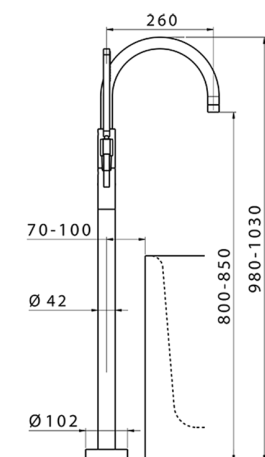

## Exposed part for single-lever bath shower mixer LEVITY\_LY014200

MODEL **LY014200**

Exposed part for single-lever bath shower mixer, handshower holder on column, minimalistic one spray flat handshower ABS, 150 cm smooth SUPREME Flexible Hose, without concealed part (for item ZB004510)

### CHARACTERISTICS

Cartridge Spare Parts **ZZ95409000**  
**35 mm Cartridge**  
 Installation **Concealed**  
 Required concealed parts **ZB004510**

### EcoStop

EcoStop feature limits water flow to approximately 50% of maximum output with one point of resistance on setting. Push slightly past the middle stop only when full water output is required. This will save water up to 50%.