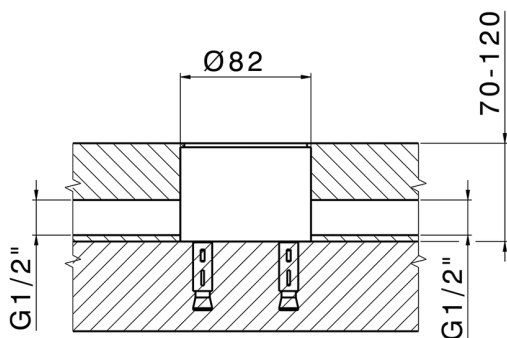

## Exposed part for single-lever bath shower mixer LEVITY\_LY014200

MODEL **LY014200**

Exposed part for single-lever bath shower mixer, handshower holder on column, minimalistic one spray flat handshower ABS, 150 cm smooth SUPREME Flexible Hose, without concealed part (for item ZB004510)

**Concealed part single lever free-standing CONCEALED\_ZB004510**

MODEL **ZB004510**

Floor mounted concealed part, for free-standing mixer

AVAILABLE FINISHINGS

 **04** 04 Without finishing

CHARACTERISTICS

Installation	<b>Concealed</b>
Concealed	<b>1</b>