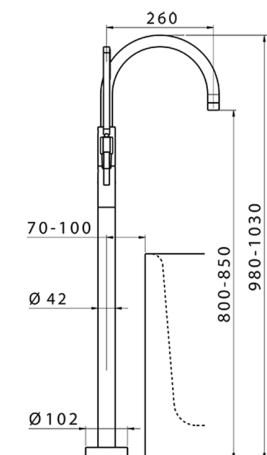

## Exposed part for single-lever bath shower mixer LEVITY\_LY014200

MODEL **LY014200**

Exposed part for single-lever bath shower mixer, handshower holder on column, minimalistic one spray flat handshower ABS, 150 cm smooth SUPREME Flexible Hose, without concealed part (for item ZB004510)

### CHARACTERISTICS

Cartridge Spare Parts **ZZ95409000**  
**35 mm Cartridge**  
 Installation **Concealed**  
 Required concealed parts **ZB004510**

### EcoStop

EcoStop feature limits water flow to approximately 50% of maximum output with one point of resistance on setting. Push slightly past the middle stop only when full water output is required. This will save water up to 50%.