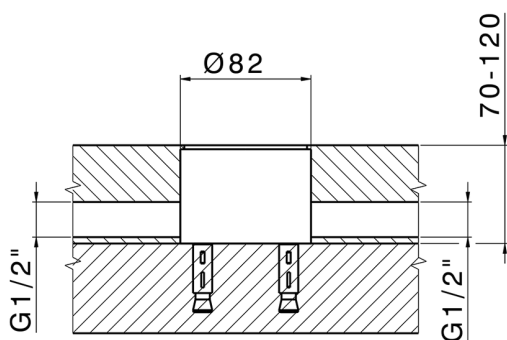

## Exposed part for single-lever bath shower mixer LEVITY\_LY014200

MODEL **LY014200**

Exposed part for single-lever bath shower mixer, handshower holder on column, minimalistic one spray flat handshower ABS, 150 cm smooth SUPREME Flexible Hose, without concealed part (for item ZB004510)

## Concealed part single lever free-standing CONCEALED\_ZB004510

MODEL **ZB004510**

Floor mounted concealed part, for free-standing mixer

AVAILABLE FINISHINGS

 **04** 04 Without finishing

CHARACTERISTICS

Installation	<b>Concealed</b>
Concealed	<b>1</b>