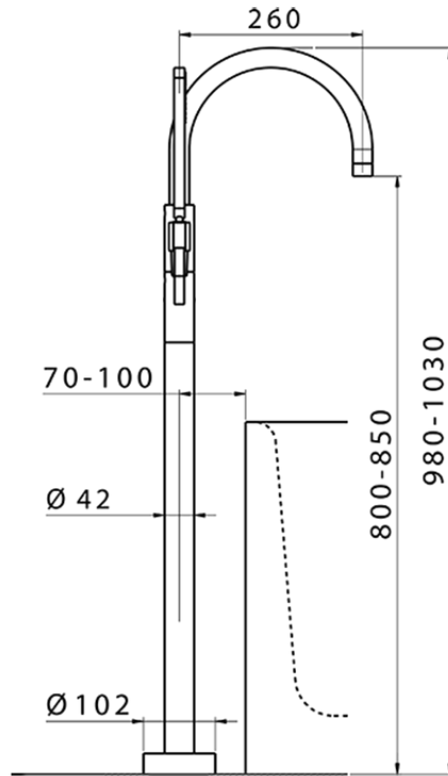

## Exposed part for single-lever bath shower mixer LEVITY\_LY014200

LY014200

<https://en.huberitalia.com/exposed-part-for-single-lever-bath-shower-mixer-levity-ly014200>

ZB004510

<https://en.huberitalia.com/concealed-part-single-lever-free-standing-concealed-zb004510>