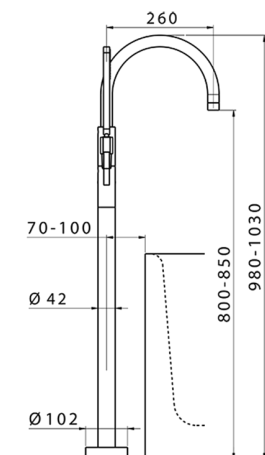

Exposed part for single-lever bath shower mixer LEVITY_LY014200

MODEL **LY014200**

Exposed part for single-lever bath shower mixer, handshower holder on column, minimalistic one spray flat handshower ABS, 150 cm smooth SUPREME Flexible Hose, without concealed part (for item ZB004510)

AVAILABLE FINISHINGS

-  **21** 21 Chrome
-  **2B** 2B Polished Nickel
-  **2F** 2F Brushed Nickel
-  **40** 40 Matt Black
-  **4Q** 4Q Matt White

CHARACTERISTICS

Cartridge Spare Parts **ZZ95409000**
35 mm Cartridge
 Installation **Concealed**
 Required concealed parts **ZB004510**

EcoStop

EcoStop feature limits water flow to approximately 50% of maximum output with one point of resistance on setting. Push slightly past the middle stop only when full water output is required. This will save water up to 50%.

Concealed part single lever free-standing CONCEALED_ZB004510

MODEL **ZB004510**

Floor mounted concealed part, for free-standing mixer

AVAILABLE FINISHINGS

 **04** 04 Without finishing

CHARACTERISTICS

| | |
|--------------|------------------|
| Installation | Concealed |
| Concealed | 1 |