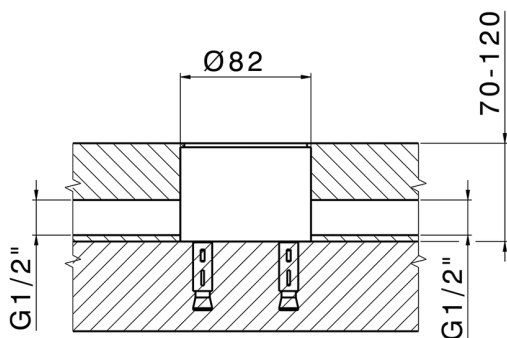

Exposed part for single-lever bath shower mixer LEVITY_LY014200

MODEL **LY014200**

Exposed part for single-lever bath shower mixer, handshower holder on column, minimalistic one spray flat handshower ABS, 150 cm smooth SUPREME Flexible Hose, without concealed part (for item ZB004510)

Concealed part single lever free-standing CONCEALED_ZB004510

MODEL **ZB004510**

Floor mounted concealed part, for free-standing mixer

AVAILABLE FINISHINGS

 **04** 04 Without finishing

CHARACTERISTICS

| | |
|--------------|------------------|
| Installation | Concealed |
| Concealed | 1 |