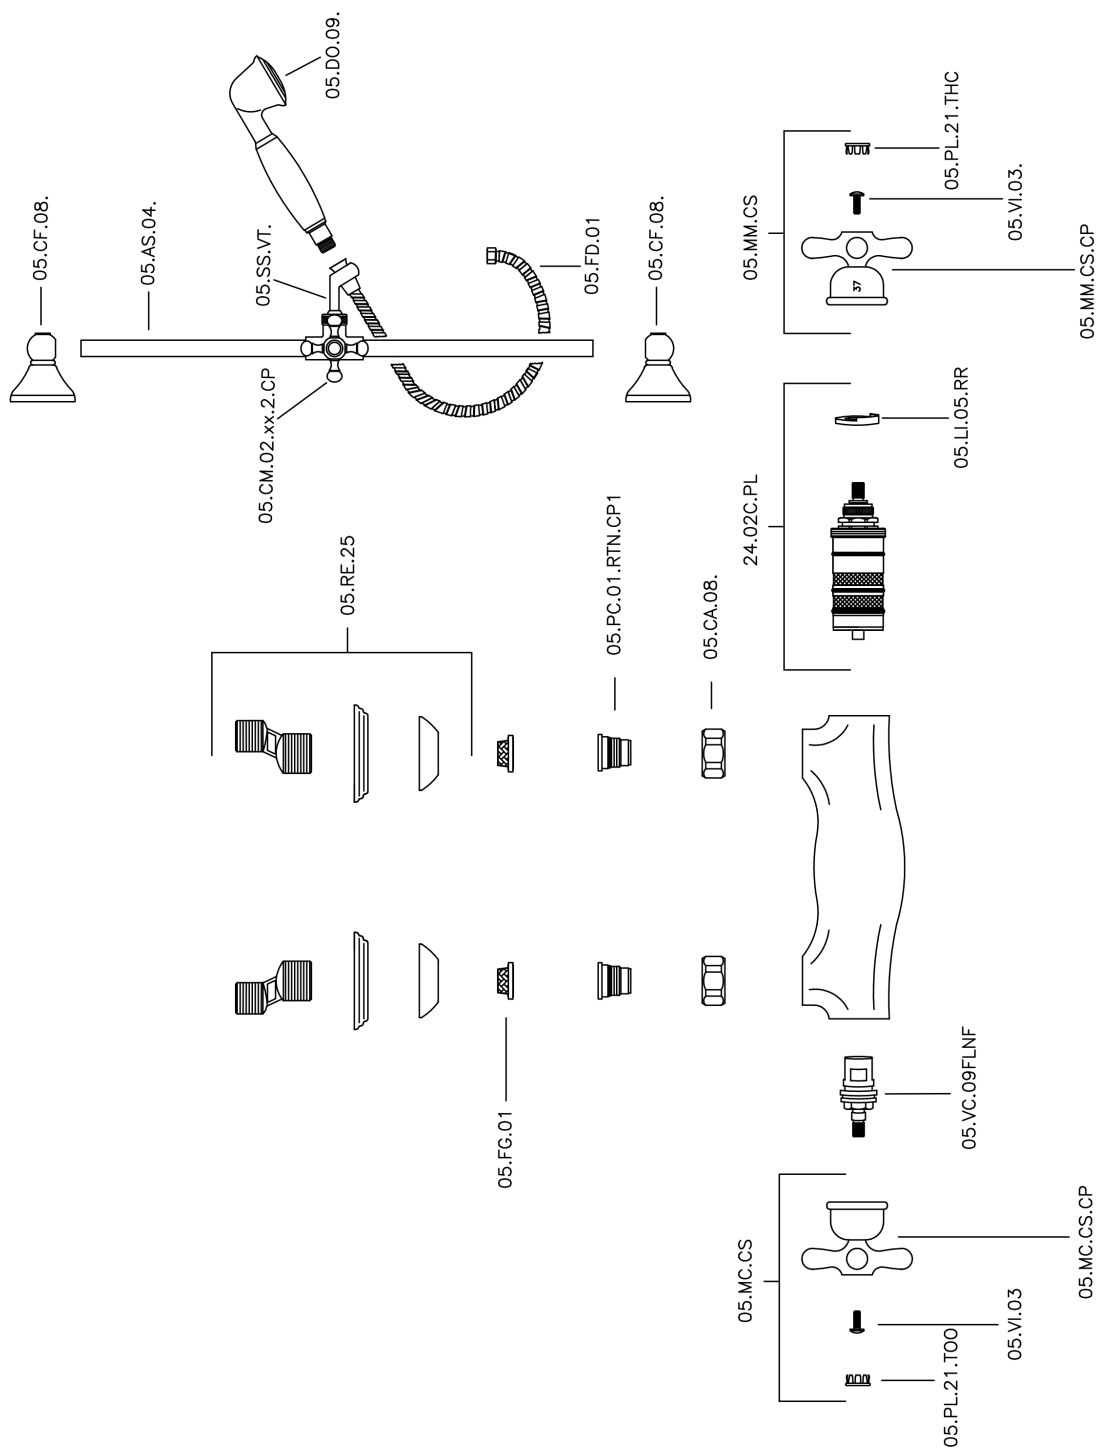

## Thermostatic shower mixer with sliding bar CROISSETTE\_CSS01010

MODEL **CSS01010**

Thermostatic shower mixer with sliding bar, 56 cm sliding rail kit with sliding bracket, classic D.53 mm Brass one spray handshower, Brass 150 cm. flexible hose

### CHARACTERISTICS

Cartridge Spare Parts **24.04A.PP**

**8x20 Plus P Thermostatic Valve**

### Thermostatic

The Huber thermostatic is your personal water manager, helping you to handle, control and save water and energy.

## Thermostatic shower mixer with sliding bar CROISSETTE\_CSS01010

CSS01010

<https://en.huberitalia.com/thermostatic-shower-mixer-with-sliding-bar-croisette-css01010>

2026-06-06