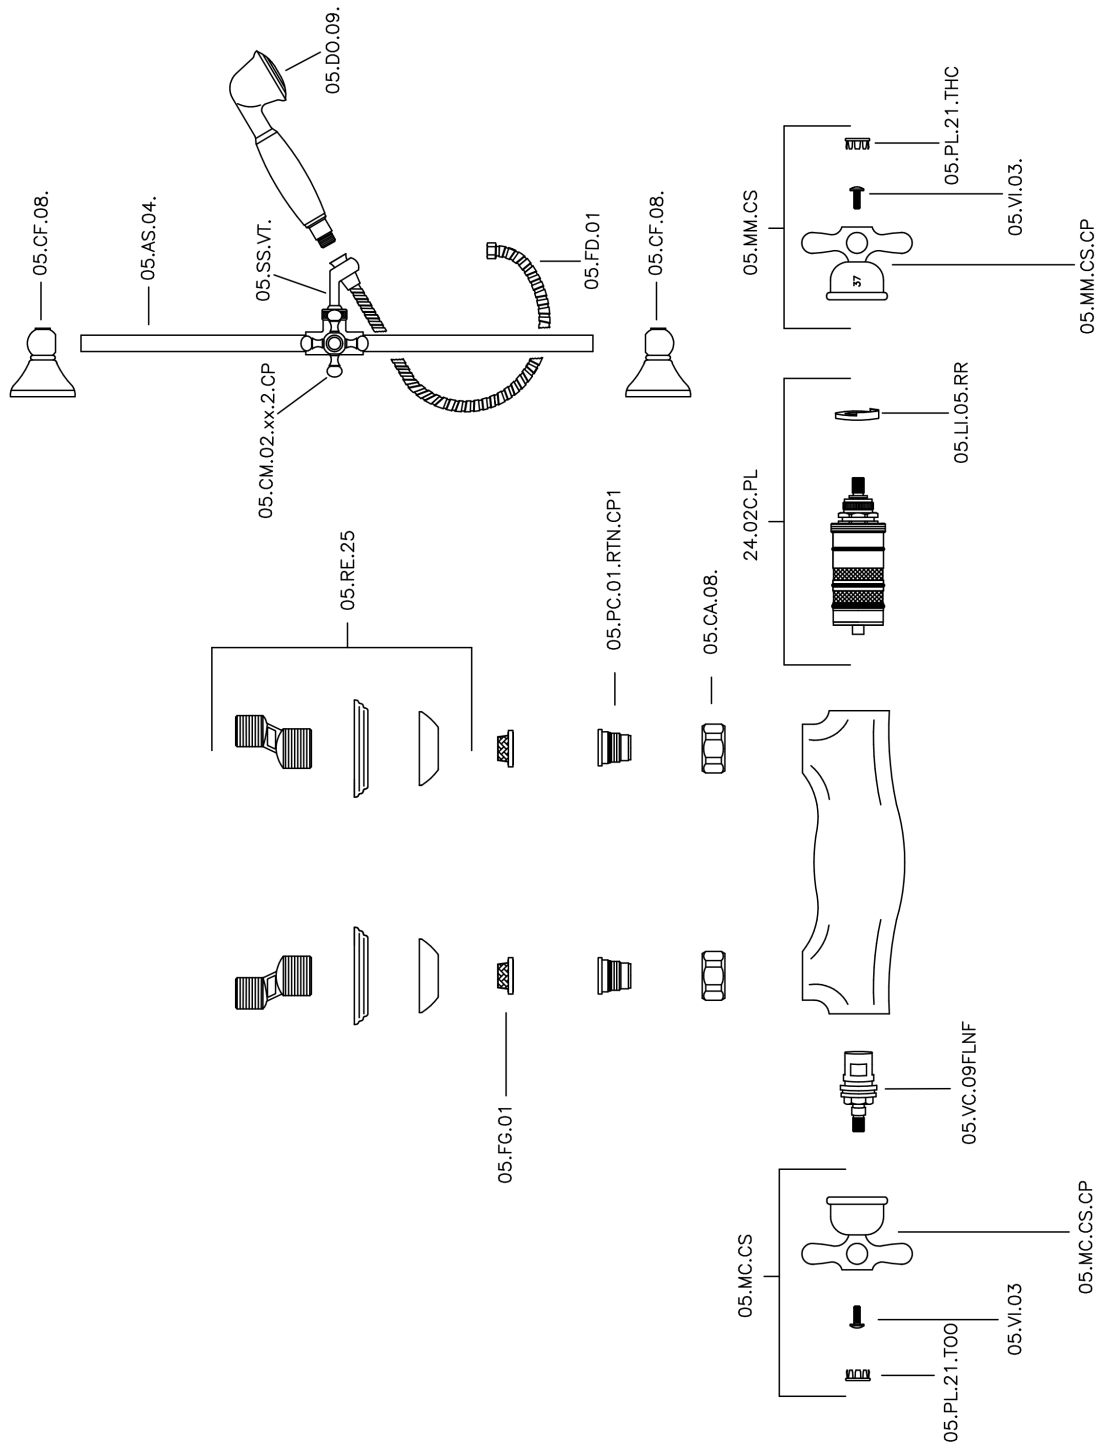

## Thermostatic shower mixer with sliding bar CROISSETTE\_CSS01010

MODEL **CSS01010**

Thermostatic shower mixer with sliding bar, 56 cm sliding rail kit with sliding bracket, classic D.53 mm Brass one spray handshower, Brass 150 cm. flexible hose

### CHARACTERISTICS

Cartridge Spare Parts **24.04A.PP**

**8x20 Plus P Thermostatic Valve**

### Thermostatic

The Huber thermostatic is your personal water manager, helping you to handle, control and save water and energy.

## Thermostatic shower mixer with sliding bar CROISETTE\_CSS01010

CSS01010

<https://en.huberitalia.com/thermostatic-shower-mixer-with-sliding-bar-croisette-css01010>

2026-04-08