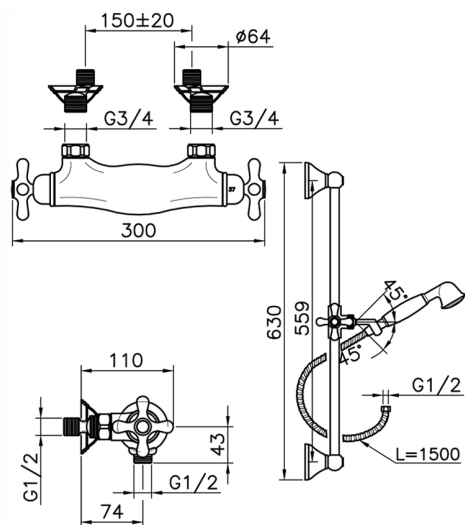

## Thermostatic shower mixer with sliding bar CROISSETTE\_CSS01010

MODEL **CSS01010**

Thermostatic shower mixer with sliding bar, 56 cm sliding rail kit with sliding bracket, classic D.53 mm Brass one spray handshower, Brass 150 cm. flexible hose

### CHARACTERISTICS

Cartridge Spare Parts **24.04A.PP**

**8x20 Plus P Thermostatic Valve**