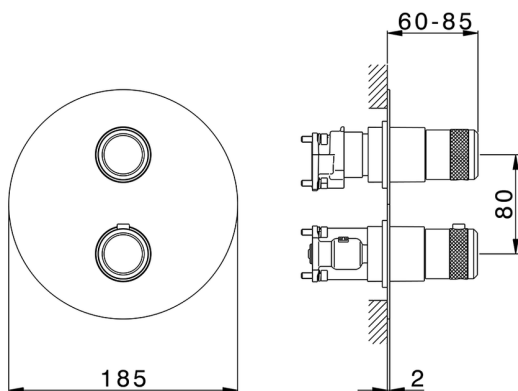

Exposed part for Thermostatic One Box Valve ONE BOX_CR0BT030

MODEL **CR0BT030**

Exposed part for Thermostatic One Box Valve, with 1-2-3 outlet devia stop, Minimum depth of installation: 67 mm, without concealed part, for items ZB00B030-ZB00B031

AVAILABLE FINISHINGS

-  **21** 21 Chrome
-  **2F** 2F Brushed Nickel
-  **2Q** 2Q Black Titanium

CHARACTERISTICS

Cartridge Spare Parts **24.04A.PP**
8x20 Plus P Thermostatic Valve
 Installation **Concealed**
 Required concealed parts **ZB00B031**
ZB00B030