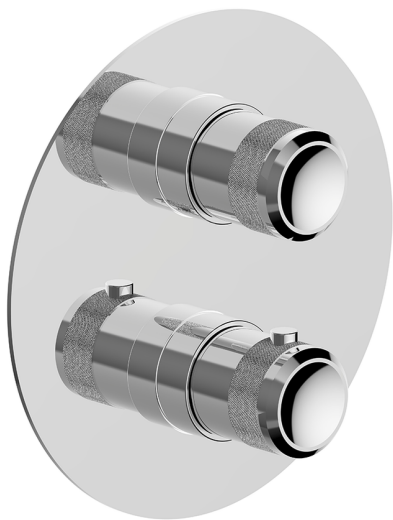

Exposed part for Thermostatic One Box Valve ONE BOX_CR0BT030

MODEL **CR0BT030**

Exposed part for Thermostatic One Box Valve, with 1-2-3 outlet devia stop, Minimum depth of installation: 67 mm, without concealed part, for items ZB00B030-ZB00B031

AVAILABLE FINISHINGS

-  **21** 21 Chrome
-  **2F** 2F Brushed Nickel
-  **2Q** 2Q Black Titanium

CHARACTERISTICS

Cartridge Spare Parts **24.04A.PP**
8x20 Plus P Thermostatic Valve
 Installation **Concealed**
 Required concealed parts **ZB00B031**
ZB00B030

DeviaStop

The Huber Devia Stop technology allows to adjust the water flow and to direct it to the selected output point (overhead soaker, hand shower, etc).

Thermostatic

The Huber thermostatic is your personal water manager, helping you to handle, control and save water and energy.

Exposed part for Thermostatic One Box Valve ONE BOX_CR0BT030

CR0BT030

<https://en.huberitalia.com/exposed-part-for-thermostatic-one-box-valve-one-box-cr0bt030>

One Box Universal Concealed Part ONE BOX_ZB00B031