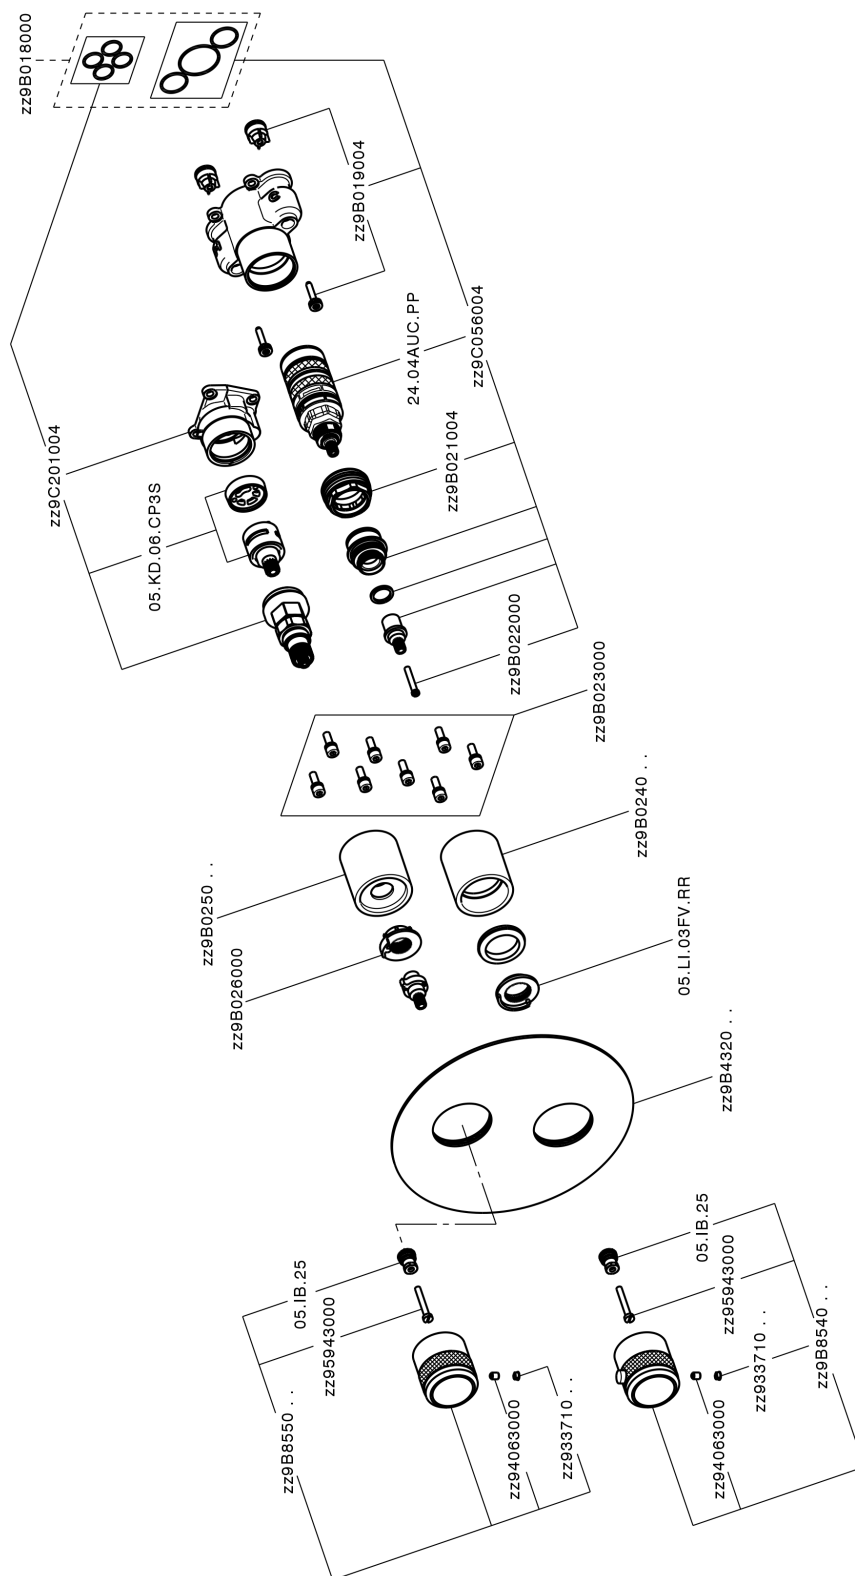

Exposed part for Thermostatic One Box Valve ONE BOX_CR0BT030

MODEL **CR0BT030**

Exposed part for Thermostatic One Box Valve, with 1-2-3 outlet devia stop, Minimum depth of installation: 67 mm, without concealed part, for items ZB00B030-ZB00B031

AVAILABLE FINISHINGS

-  **21** 21 Chrome
-  **2F** 2F Brushed Nickel
-  **2Q** 2Q Black Titanium

CHARACTERISTICS

Cartridge Spare Parts **24.04A.PP**
8x20 Plus P Thermostatic Valve
 Installation **Concealed**
 Required concealed parts **ZB00B031**
ZB00B030

DeviaStop

The Huber Devia Stop technology allows to adjust the water flow and to direct it to the selected output point (overhead soaker, hand shower, etc).

Thermostatic

The Huber thermostatic is your personal water manager, helping you to handle, control and save water and energy.

Exposed part for Thermostatic One Box Valve ONE BOX_CR0BT030

CR0BT030

<https://en.huberitalia.com/exposed-part-for-thermostatic-one-box-valve-one-box-cr0bt030>

One Box Universal Concealed Part ONE BOX_ZB00B031