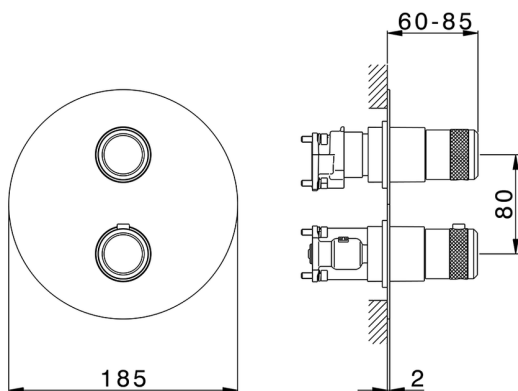

Exposed part for Thermostatic One Box Valve ONE BOX_CR0BT030

MODEL **CR0BT030**

Exposed part for Thermostatic One Box Valve, with 1-2-3 outlet devia stop, Minimum depth of installation: 67 mm, without concealed part, for items ZB00B030-ZB00B031

AVAILABLE FINISHINGS

-  **21** 21 Chrome
-  **2F** 2F Brushed Nickel
-  **2Q** 2Q Black Titanium

CHARACTERISTICS

Cartridge Spare Parts **24.04A.PP**

8x20 Plus P Thermostatic Valve

Installation **Concealed**

Required concealed parts **ZB00B031**

ZB00B030

DeviaStop

The Huber Devia Stop technology allows to adjust the water flow and to direct it to the selected output point (overhead soaker, hand shower, etc).