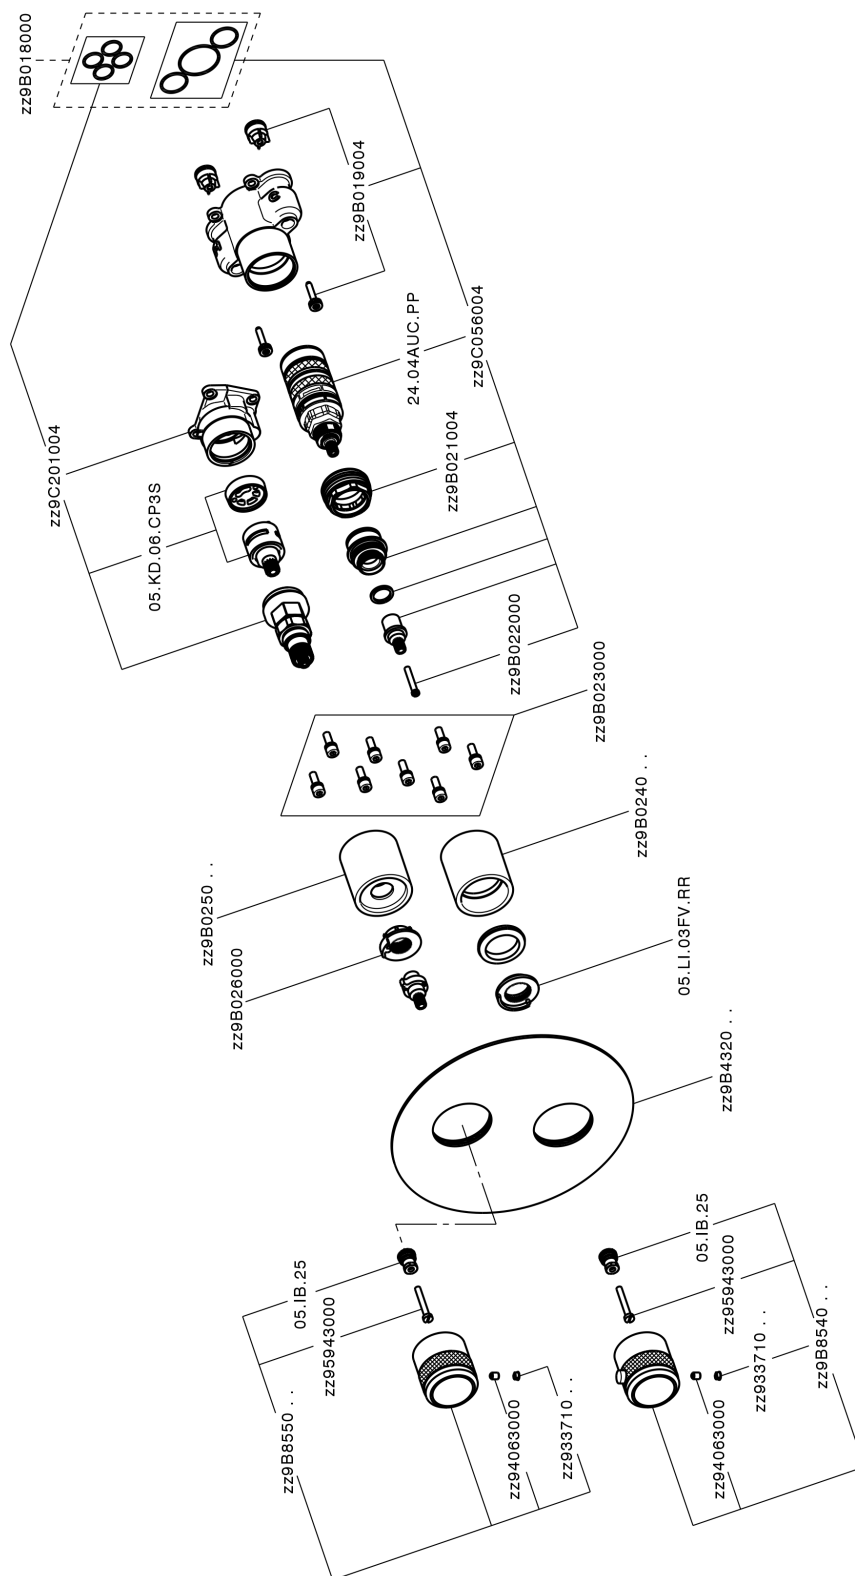

Exposed part for Thermostatic One Box Valve ONE BOX_CR0BT030

MODEL **CR0BT030**

Exposed part for Thermostatic One Box Valve, with 1-2-3 outlet devia stop, Minimum depth of installation: 67 mm, without concealed part, for items ZB00B030-ZB00B031

AVAILABLE FINISHINGS

-  **21** 21 Chrome
-  **2F** 2F Brushed Nickel
-  **2Q** 2Q Black Titanium

CHARACTERISTICS

Cartridge Spare Parts **24.04A.PP**

8x20 Plus P Thermostatic Valve

Installation **Concealed**

Required concealed parts **ZB00B031**

ZB00B030

DeviaStop

The Huber Devia Stop technology allows to adjust the water flow and to direct it to the selected output point (overhead soaker, hand shower, etc).

Thermostatic

The Huber thermostatic is your personal water manager, helping you to handle, control and save water and energy.

Exposed part for Thermostatic One Box Valve ONE BOX_CR0BT030

CR0BT030

<https://en.huberitalia.com/exposed-part-for-thermostatic-one-box-valve-one-box-cr0bt030>