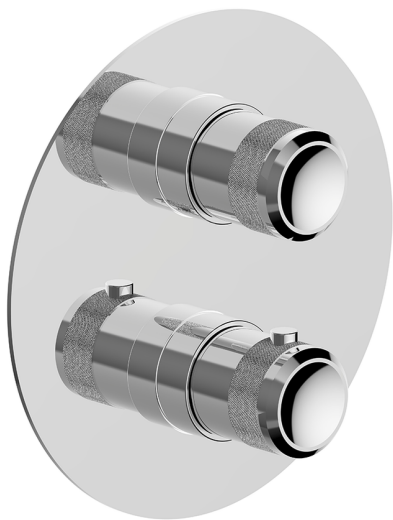

Exposed part for Thermostatic One Box Valve ONE BOX_CR0BT030

MODEL **CR0BT030**

Exposed part for Thermostatic One Box Valve, with 1-2-3 outlet devia stop, Minimum depth of installation: 67 mm, without concealed part, for items ZB00B030-ZB00B031

AVAILABLE FINISHINGS

-  **21** 21 Chrome
-  **2F** 2F Brushed Nickel
-  **2Q** 2Q Black Titanium

CHARACTERISTICS

Cartridge Spare Parts **24.04A.PP**

8x20 Plus P Thermostatic Valve

Installation **Concealed**

Required concealed parts **ZB00B031**

ZB00B030

DeviaStop

The Huber Devia Stop technology allows to adjust the water flow and to direct it to the selected output point (overhead soaker, hand shower, etc).

One Box Universal Concealed Part ONE BOX_ZB00B031

MODEL **ZB00B031**

One Box Universal Concealed Part, for 1 or 2 or 3 outlet thermostatic or single lever, without trim kit, with noise reducers, with sealing gasket