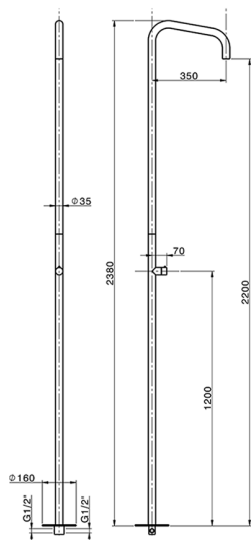

## Free Standing Progressive Shower Column COLUMNS\_LX005120

MODEL **LX005120**

Free Standing Progressive Shower Column, for Indoor/Outdoor use, with rain spray aerator, INOX AISI 316L

AVAILABLE FINISHINGS

**D1** D1 Brushed Inox

CHARACTERISTICS

Cartridge Spare Parts **ZZ9C292000**

**25 mm Progressive single-lever cartridge**

2024-12-18