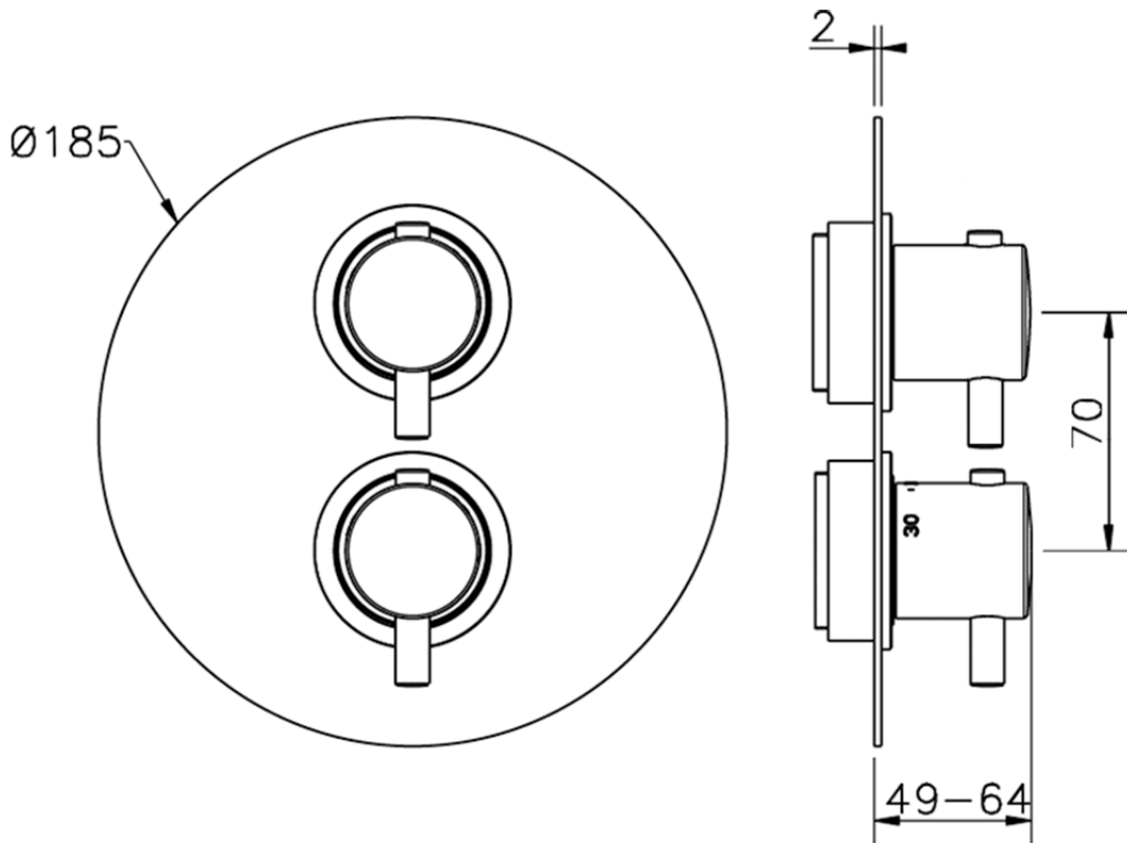

## Exposed part for 1-outlet con.thermo.shower valve NUOVA KIRUNA\_K2007300

K2007300 <https://en.huberitalia.com/exposed-part-for-1-outlet-con-thermo-shower-valve-nuova-kiruna-k2007300>

Piastra/Plate/Plaque/Platte/Placa

2-3mm: XX 25-40 YY 76-91

10 mm: XX 16-31 YY 65-80

ZB007301

<https://en.huberitalia.com/1-outlet-concealed-thermostatic-shower-valve-concealed-zb007301>

2024-11-24