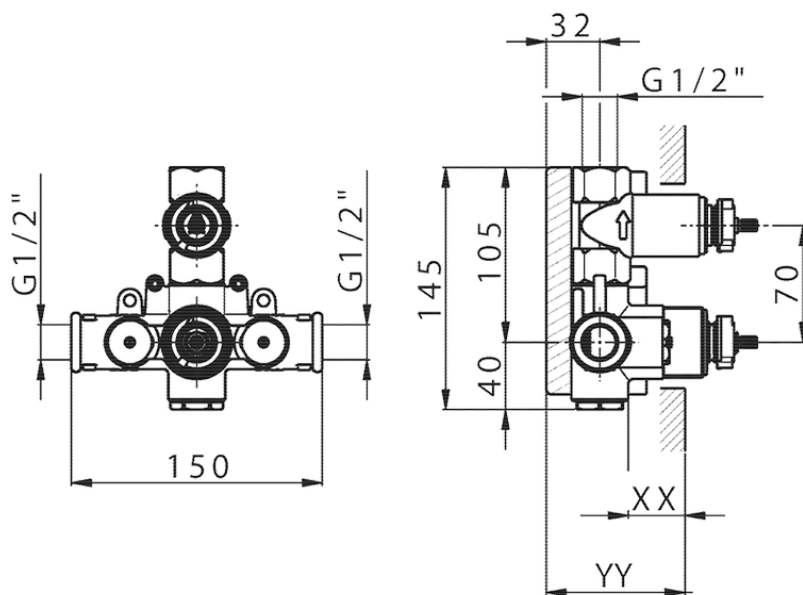

## Exposed part for 1-outlet con.thermo.shower valve NUOVA KIRUNA\_K2007300

K2007300 <https://en.huberitalia.com/exposed-part-for-1-outlet-con-thermo-shower-valve-nuova-kiruna-k2007300>

Piastra/Plate/Plaque/Platte/Placa

2-3mm: XX 25-40 YY 76-91

10 mm: XX 16-31 YY 65-80

ZB007301

<https://en.huberitalia.com/1-outlet-concealed-thermostatic-shower-valve-concealed-zb007301>

2024-11-24