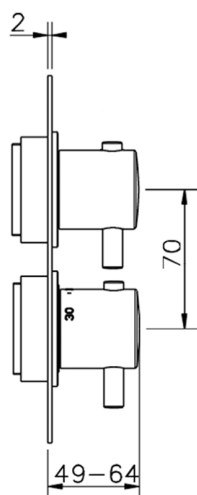

Exposed part for 1-outlet con.thermo.shower valve NUOVA KIRUNA_K2007300

MODEL **K2007300**

Exposed part for 1-outlet thermostatic mixer, with stopvalve, without concealed part, for item ZB007301

AVAILABLE FINISHINGS

-  **21** 21 Chrome
-  **26** 26 Old Copper
-  **2F** 2W Brushed Gold
-  **2W** 2F Brushed Nickel
-  **40** 40 Matt Black
-  **4Q** 4Q Matt White

CHARACTERISTICS

Installation **Concealed**
 Required concealed parts **ZB007301**

1-outlet Concealed thermostatic shower valve, with stopvalve, without trim kit

AVAILABLE FINISHINGS

CHARACTERISTICS

Installation **Concealed**

Cartridge Spare Parts **24.04A.PP**

8x20 Plus P Thermostatic Valve

Concealed **1**

Piastra/Plate/Plaque/Platte/Placa

2-3mm: XX 25-40 YY 76-91

10 mm: XX 16-31 YY 65-80

Thermostatic

The Huber thermostatic is your personal water manager, helping you to handle, control and save water and energy.