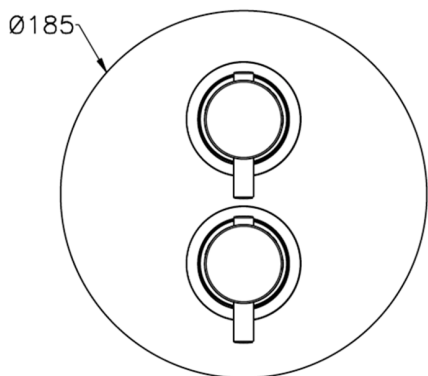

Exposed part for 1-outlet con.thermo.shower valve NUOVA KIRUNA_K2007300

MODEL **K2007300**

Exposed part for 1-outlet thermostatic mixer, with stopvalve, without concealed part, for item ZB007301

AVAILABLE FINISHINGS

-  **21** 21 Chrome
-  **26** 26 Old Copper
-  **2F** 2W Brushed Gold
-  **2W** 2F Brushed Nickel
-  **40** 40 Matt Black
-  **4Q** 4Q Matt White

CHARACTERISTICS

Installation **Concealed**
 Required concealed parts **ZB007301**

Concealed **1**

Piastra/Plate/Plaque/Platte/Placa

2-3mm: XX 25-40 YY 76-91

10 mm: XX 16-31 YY 65-80

Thermostatic

The Huber thermostatic is your personal water manager, helping you to handle, control and save water and energy.