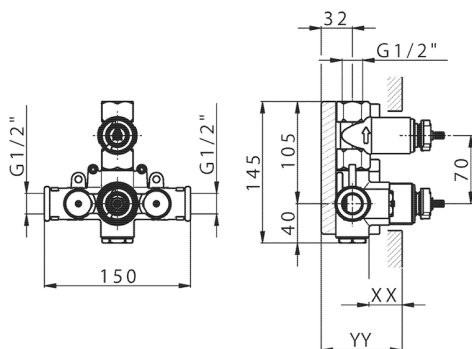

1-outlet Concealed thermostatic shower valve, with stopvalve, without trim kit

AVAILABLE FINISHINGS

CHARACTERISTICS

Installation **Concealed**

Cartridge Spare Parts **24.04A.PP**

8x20 Plus P Thermostatic Valve

Concealed **1**

Piastra/Plate/Plaque/Platte/Placa

2-3mm: XX 25-40 YY 76-91

10 mm: XX 16-31 YY 65-80

Thermostatic

The Huber thermostatic is your personal water manager, helping you to handle, control and save water and energy.