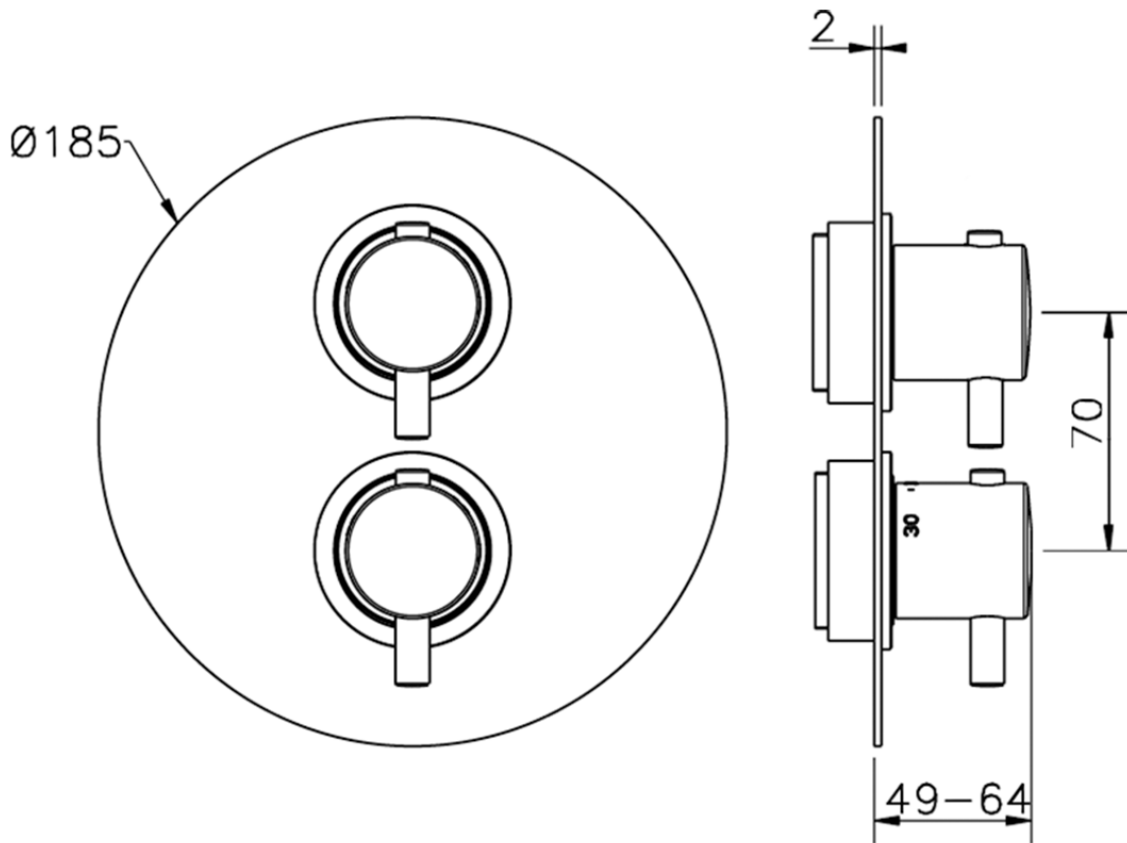

Exposed part for 1-outlet con.thermo.shower valve NUOVA KIRUNA_K2007300

K2007300 <https://en.huberitalia.com/exposed-part-for-1-outlet-con-thermo-shower-valve-nuova-kiruna-k2007300>

Piastra/Plate/Plaque/Platte/Placa

2-3mm: XX 25-40 YY 76-91

10 mm: XX 16-31 YY 65-80

ZB007301

<https://en.huberitalia.com/1-outlet-concealed-thermostatic-shower-valve-concealed-zb007301>

2024-11-24