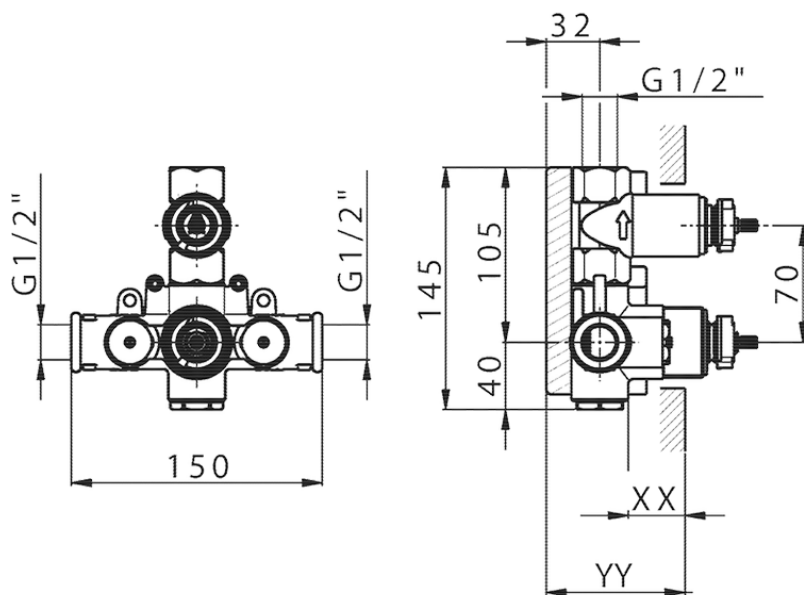

Exposed part for 1-outlet con.thermo.shower valve NUOVA KIRUNA_K2007300

K2007300 <https://en.huberitalia.com/exposed-part-for-1-outlet-con-thermo-shower-valve-nuova-kiruna-k2007300>

Piastra/Plate/Plaque/Platte/Placa

2-3mm: XX 25-40 YY 76-91

10 mm: XX 16-31 YY 65-80

ZB007301

<https://en.huberitalia.com/1-outlet-concealed-thermostatic-shower-valve-concealed-zb007301>

2024-11-24