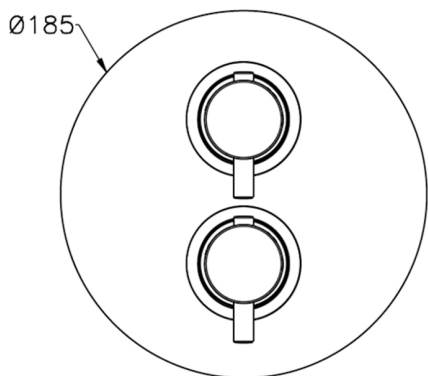

Exposed part for 1-outlet con.thermo.shower valve NUOVA KIRUNA_K2007300

MODEL **K2007300**

Exposed part for 1-outlet thermostatic mixer, with stopvalve, without concealed part, for item ZB007301

AVAILABLE FINISHINGS

-  **21** 21 Chrome
-  **26** 26 Old Copper
-  **2F** 2W Brushed Gold
-  **2W** 2F Brushed Nickel
-  **40** 40 Matt Black
-  **4Q** 4Q Matt White

CHARACTERISTICS

Installation **Concealed**
 Required concealed parts **ZB007301**

1-outlet Concealed thermostatic shower valve, with stopvalve, without trim kit

AVAILABLE FINISHINGS

CHARACTERISTICS

Installation	Concealed
Cartridge Spare Parts	24.04A.PP
8x20 Plus P Thermostatic Valve	
Concealed	1

Piastra/Plate/Plaque/Platte/Placa

2-3mm: XX 25-40 YY 76-91

10 mm: XX 16-31 YY 65-80

Thermostatic

The Huber thermostatic is your personal water manager, helping you to handle, control and save water and energy.