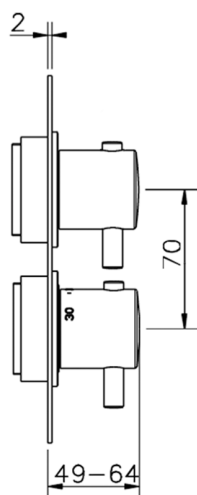

Exposed part for 1-outlet con.thermo.shower valve NUOVA KIRUNA_K2007300

MODEL **K2007300**

Exposed part for 1-outlet thermostatic mixer, with stopvalve, without concealed part, for item ZB007301

AVAILABLE FINISHINGS

-  **21** 21 Chrome
-  **26** 26 Old Copper
-  **2F** 2W Brushed Gold
-  **2W** 2F Brushed Nickel
-  **40** 40 Matt Black
-  **4Q** 4Q Matt White

CHARACTERISTICS

Installation **Concealed**
 Required concealed parts **ZB007301**

1-outlet Concealed thermostatic shower valve, with stopvalve, without trim kit

AVAILABLE FINISHINGS

CHARACTERISTICS

Installation	Concealed
Cartridge Spare Parts	24.04A.PP
8x20 Plus P Thermostatic Valve	
Concealed	1

Piastra/Plate/Plaque/Platte/Placa

2-3mm: XX 25-40 YY 76-91

10 mm: XX 16-31 YY 65-80

Thermostatic

The Huber thermostatic is your personal water manager, helping you to handle, control and save water and energy.