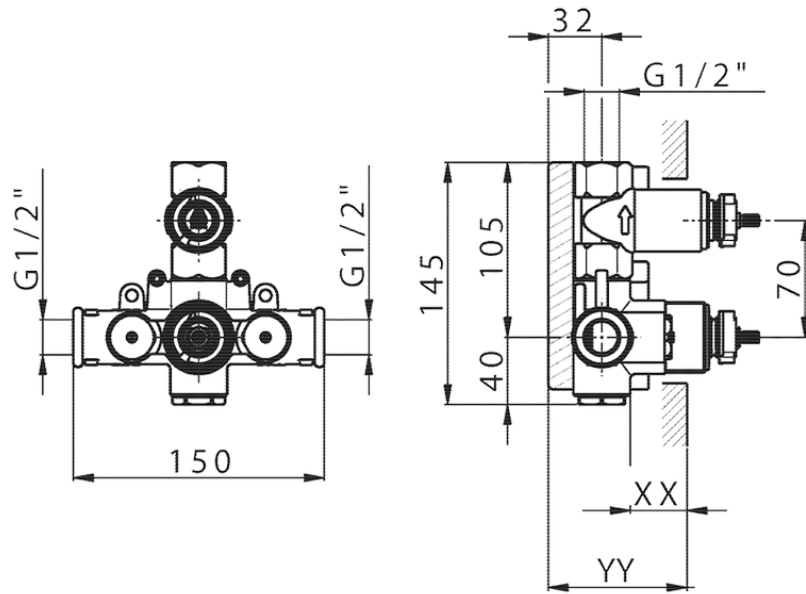

Exposed part for 1-outlet con.thermo.shower valve NUOVA KIRUNA_K2007300

K2007300 <https://en.huberitalia.com/exposed-part-for-1-outlet-con-thermo-shower-valve-nuova-kiruna-k2007300>

Piastra/Plate/Plaque/Platte/Placa

2-3mm: XX 25-40 YY 76-91

10 mm: XX 16-31 YY 65-80

ZB007301

<https://en.huberitalia.com/1-outlet-concealed-thermostatic-shower-valve-concealed-zb007301>

2024-11-24