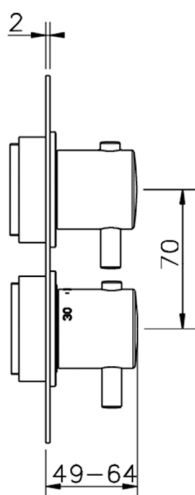

Exposed part for 1-outlet con.thermo.shower valve NUOVA KIRUNA_K2007300

MODEL **K2007300**

Exposed part for 1-outlet thermostatic mixer, with stopvalve, without concealed part, for item ZB007301

AVAILABLE FINISHINGS

- **21** 21 Chrome
- **26** 26 Old Copper
- **2F** 2W Brushed Gold
- **2W** 2F Brushed Nickel
- **40** 40 Matt Black
- **4Q** 4Q Matt White

CHARACTERISTICS

Installation **Concealed**
Required concealed parts **ZB007301**

Thermostatic

The Huber thermostatic is your personal water manager, helping you to handle, control and save water and energy.