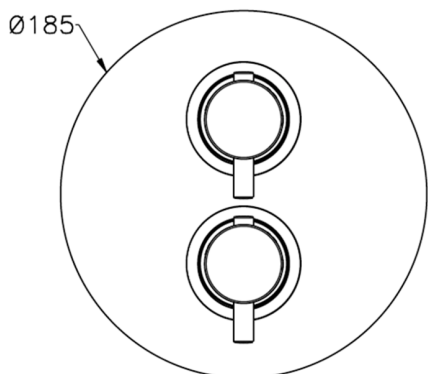

Exposed part for 1-outlet con.thermo.shower valve NUOVA KIRUNA_K2007300

MODEL **K2007300**

Exposed part for 1-outlet thermostatic mixer, with stopvalve, without concealed part, for item ZB007301

AVAILABLE FINISHINGS

- **21** 21 Chrome
- **26** 26 Old Copper
- **2F** 2W Brushed Gold
- **2W** 2F Brushed Nickel
- **40** 40 Matt Black
- **4Q** 4Q Matt White

CHARACTERISTICS

Installation **Concealed**
Required concealed parts **ZB007301**

Thermostatic

The Huber thermostatic is your personal water manager, helping you to handle, control and save water and energy.