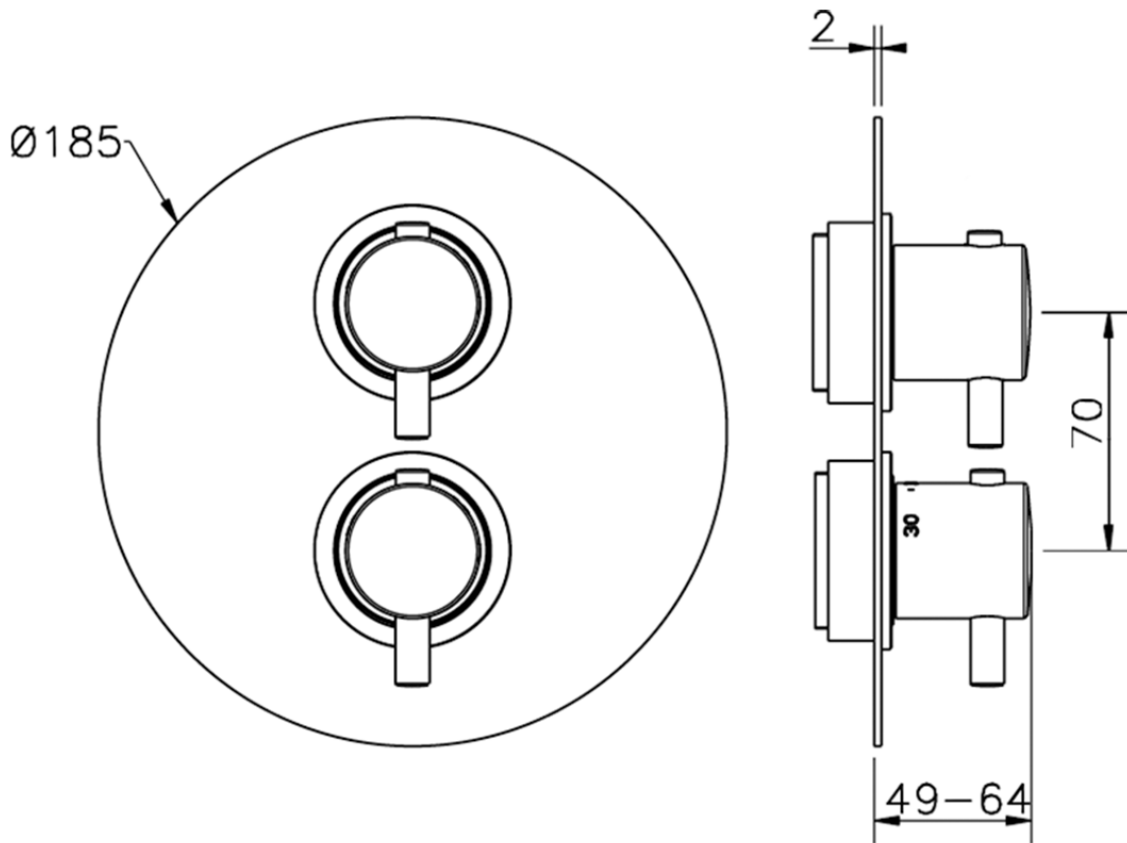

## Exposed part for 1-outlet con.thermo.shower valve NUOVA KIRUNA\_K2007300

K2007300 <https://en.huberitalia.com/exposed-part-for-1-outlet-con-thermo-shower-valve-nuova-kiruna-k2007300>

## Piastra/Plate/Plaque/Platte/Placa

2-3mm: XX 25-40 YY 76-91

10 mm: XX 16-31 YY 65-80

ZB007301

<https://en.huberitalia.com/1-outlet-concealed-thermostatic-shower-valve-concealed-zb007301>

2024-11-24