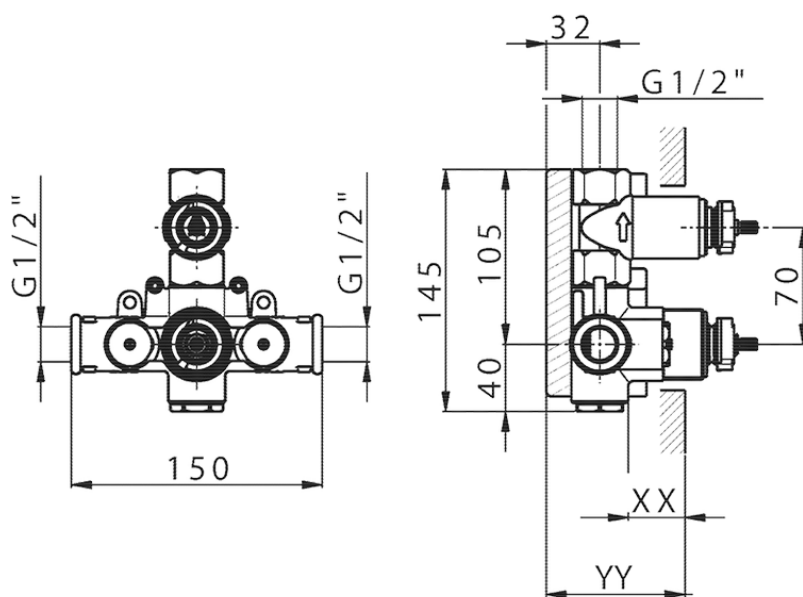

## Exposed part for 1-outlet con.thermo.shower valve NUOVA KIRUNA\_K2007300

K2007300 <https://en.huberitalia.com/exposed-part-for-1-outlet-con-thermo-shower-valve-nuova-kiruna-k2007300>

## Piastra/Plate/Plaque/Platte/Placa

2-3mm: XX 25-40 YY 76-91

10 mm: XX 16-31 YY 65-80

ZB007301

<https://en.huberitalia.com/1-outlet-concealed-thermostatic-shower-valve-concealed-zb007301>

2024-11-24