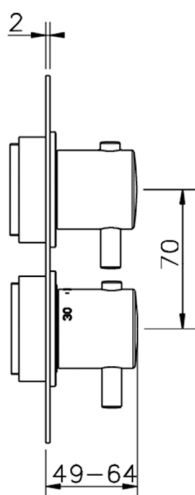

Exposed part for 1-outlet con.thermo.shower valve NUOVA KIRUNA_K2007300

MODEL **K2007300**

Exposed part for 1-outlet thermostatic mixer, with stopvalve, without concealed part, for item ZB007301

AVAILABLE FINISHINGS

-  **21** 21 Chrome
-  **26** 26 Old Copper
-  **2F** 2W Brushed Gold
-  **2W** 2F Brushed Nickel
-  **40** 40 Matt Black
-  **4Q** 4Q Matt White

CHARACTERISTICS

Installation **Concealed**
 Required concealed parts **ZB007301**

1-outlet Concealed thermostatic shower valve, with stopvalve, without trim kit

AVAILABLE FINISHINGS

CHARACTERISTICS

| | |
|---------------------------------------|------------------|
| Installation | Concealed |
| Cartridge Spare Parts | 24.04A.PP |
| 8x20 Plus P Thermostatic Valve | |
| Concealed | 1 |

Piastra/Plate/Plaque/Platte/Placa

2-3mm: XX 25-40 YY 76-91

10 mm: XX 16-31 YY 65-80

Thermostatic

The Huber thermostatic is your personal water manager, helping you to handle, control and save water and energy.