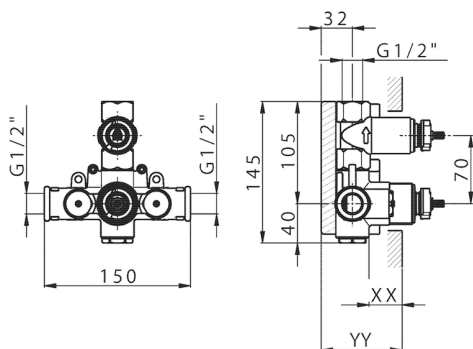

-  **21** 21 Chrome
-  **26** 26 Old Copper
-  **2F** 2W Brushed Gold
-  **2W** 2F Brushed Nickel
-  **40** 40 Matt Black
-  **4Q** 4Q Matt White

CHARACTERISTICS

Installation **Concealed**
 Required concealed parts **ZB007301**

1-outlet Concealed thermostatic shower valve, with stopvalve, without trim kit

AVAILABLE FINISHINGS

CHARACTERISTICS

| | |
|---------------------------------------|------------------|
| Installation | Concealed |
| Cartridge Spare Parts | 24.04A.PP |
| 8x20 Plus P Thermostatic Valve | |
| Concealed | 1 |

Piastra/Plate/Plaque/Platte/Placa

2-3mm: XX 25-40 YY 76-91

10 mm: XX 16-31 YY 65-80

Thermostatic

The Huber thermostatic is your personal water manager, helping you to handle, control and save water and energy.