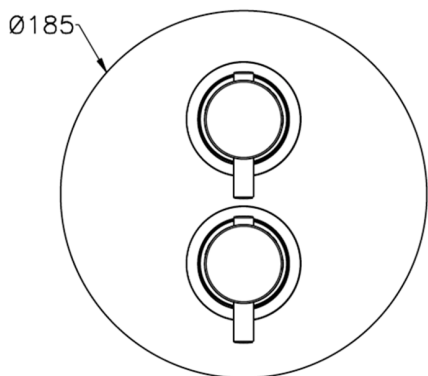

Exposed part for 1-outlet con.thermo.shower valve NUOVA KIRUNA_K2007300

MODEL **K2007300**

Exposed part for 1-outlet thermostatic mixer, with stopvalve, without concealed part, for item ZB007301

AVAILABLE FINISHINGS

-  **21** 21 Chrome
-  **26** 26 Old Copper
-  **2F** 2W Brushed Gold
-  **2W** 2F Brushed Nickel
-  **40** 40 Matt Black
-  **4Q** 4Q Matt White

CHARACTERISTICS

Installation **Concealed**
 Required concealed parts **ZB007301**

Piastra/Plate/Plaque/Platte/Placa

2-3mm: XX 25-40 YY 76-91

10 mm: XX 16-31 YY 65-80

Thermostatic

The Huber thermostatic is your personal water manager, helping you to handle, control and save water and energy.