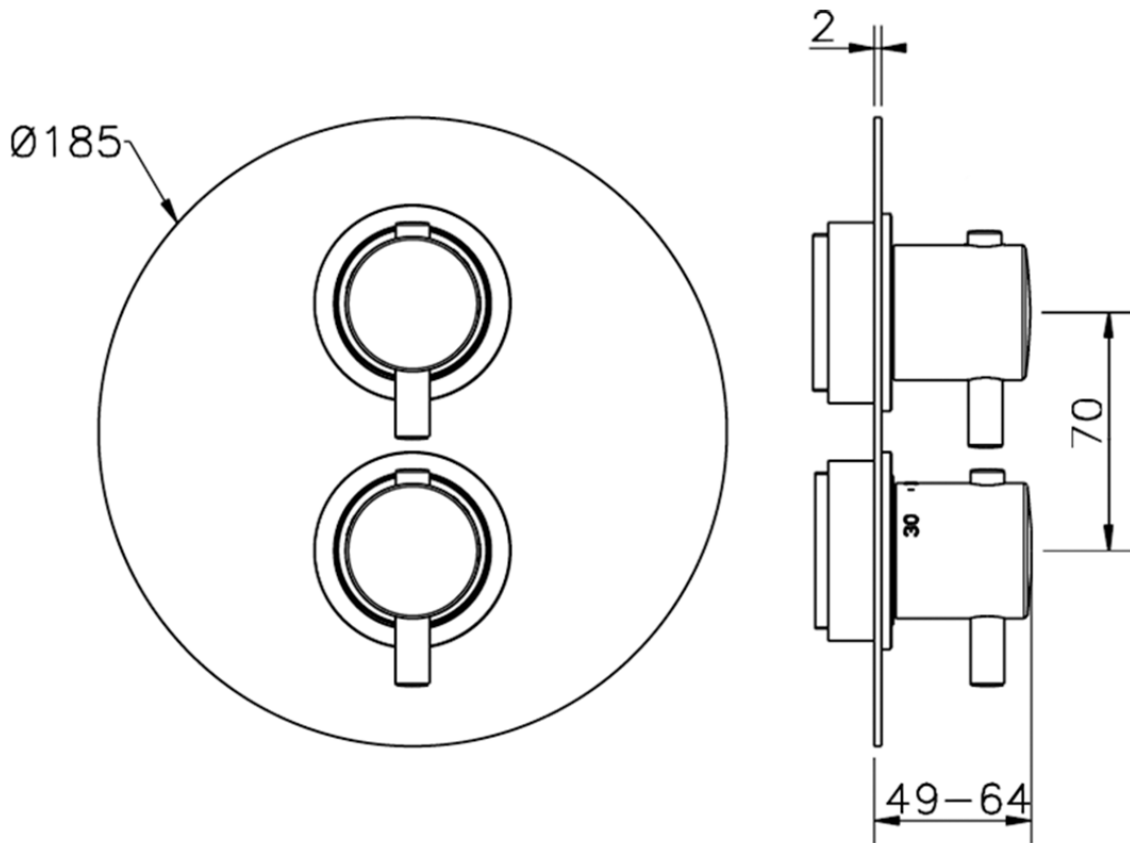

Exposed part for 1-outlet con.thermo.shower valve NUOVA KIRUNA_K2007300

K2007300 <https://en.huberitalia.com/exposed-part-for-1-outlet-con-thermo-shower-valve-nuova-kiruna-k2007300>

Piastra/Plate/Plaque/Platte/Placa

2-3mm: XX 25-40 YY 76-91

10 mm: XX 16-31 YY 65-80

ZB007301

<https://en.huberitalia.com/1-outlet-concealed-thermostatic-shower-valve-concealed-zb007301>

2024-11-24