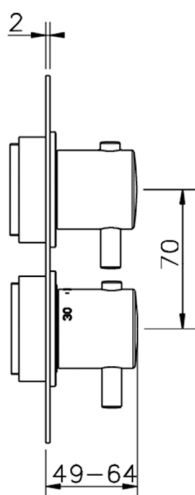

Exposed part for 1-outlet con.thermo.shower valve NUOVA KIRUNA_K2007300

MODEL **K2007300**

Exposed part for 1-outlet thermostatic mixer, with stopvalve, without concealed part, for item ZB007301

AVAILABLE FINISHINGS

-  **21** 21 Chrome
-  **26** 26 Old Copper
-  **2F** 2W Brushed Gold
-  **2W** 2F Brushed Nickel
-  **40** 40 Matt Black
-  **4Q** 4Q Matt White

CHARACTERISTICS

Installation **Concealed**
 Required concealed parts **ZB007301**

1-outlet Concealed thermostatic shower valve, with stopvalve, without trim kit

AVAILABLE FINISHINGS

CHARACTERISTICS

Installation	Concealed
Cartridge Spare Parts	24.04A.PP
8x20 Plus P Thermostatic Valve	
Concealed	1

Piastra/Plate/Plaque/Platte/Placa

2-3mm: XX 25-40 YY 76-91

10 mm: XX 16-31 YY 65-80

Thermostatic

The Huber thermostatic is your personal water manager, helping you to handle, control and save water and energy.