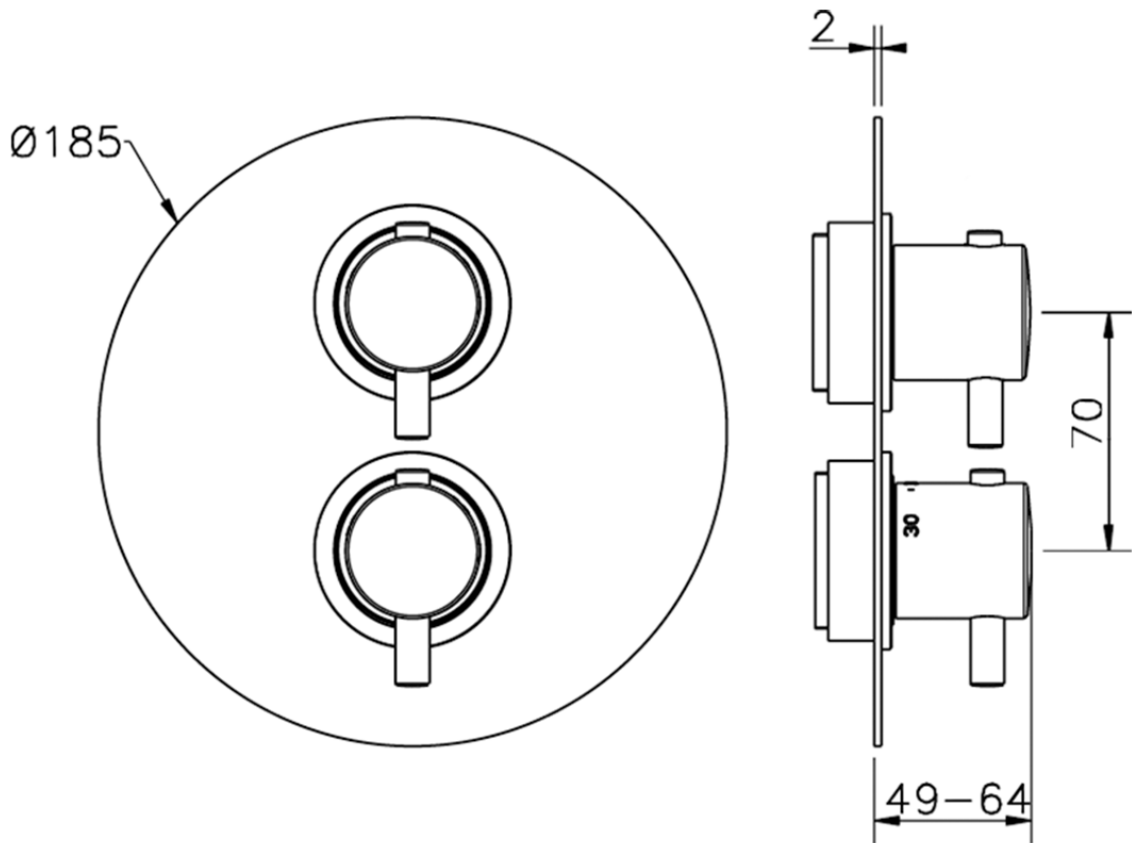

Exposed part for 1-outlet con.thermo.shower valve NUOVA KIRUNA_K2007300

K2007300 <https://en.huberitalia.com/exposed-part-for-1-outlet-con-thermo-shower-valve-nuova-kiruna-k2007300>

Piastra/Plate/Plaque/Platte/Placa

2-3mm: XX 25-40 YY 76-91

10 mm: XX 16-31 YY 65-80

ZB007301

<https://en.huberitalia.com/1-outlet-concealed-thermostatic-shower-valve-concealed-zb007301>

2024-11-24