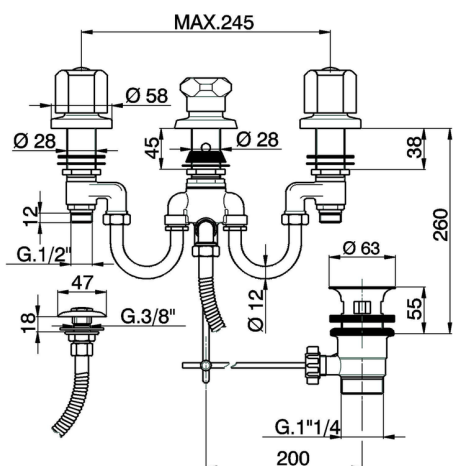

Bidet 3-holes mixer with hand shower EVA_EV001311

MODEL **EV001311**

Bidet 3-holes mixer with hand shower, with 1"1/4 automatic pop-up waste, without handles

AVAILABLE FINISHINGS

CHARACTERISTICS

2026-06-26