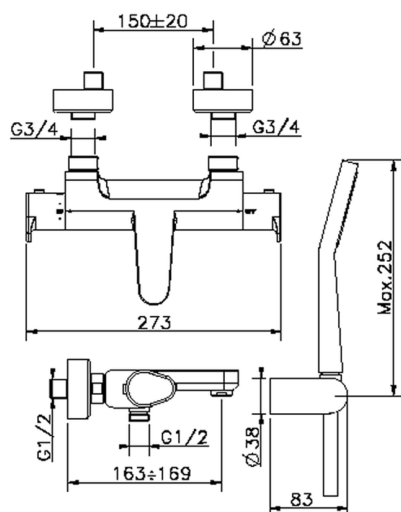

## Thermostatic bath mixer, with shower set H3\_H3D21015

MODEL **H3D21015**

Thermostatic bath mixer, with shower set, wall mounted adjustable handshower bracket, 100 mm ABS one spray handshower, 150 cm smooth SILVERFLEX Flexible Hose

### CHARACTERISTICS

Cartridge Spare Parts **22.04A.AR - ZZ97279004**

**Argo 2 (long filter) Thermostatic Valve**