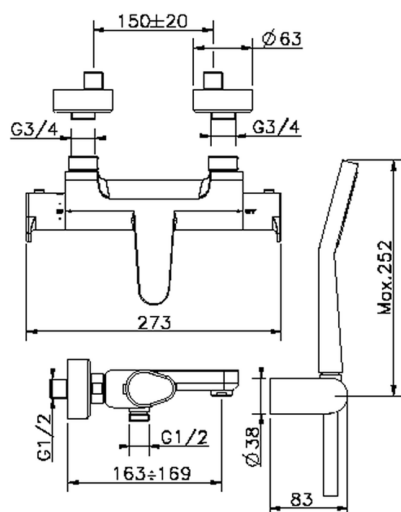

Thermostatic bath mixer, with shower set H3_H3D21015

MODEL **H3D21015**

Thermostatic bath mixer, with shower set, wall mounted adjustable handshower bracket, 100 mm ABS one spray handshower, 150 cm smooth SILVERFLEX Flexible Hose

AVAILABLE FINISHINGS

-  **21** 21 Chrome
-  **2F** 2F Brushed Nickel
-  **40** 40 Matt Black

CHARACTERISTICS

Cartridge Spare Parts **22.04A.AR - ZZ97279004**

Argo 2 (long filter) Thermostatic Valve

DeviaStop

The Huber Devia Stop technology allows to adjust the water flow and to direct it to the selected output point (overhead soaker, hand shower, etc).

SafeTouch

The Huber SafeTouch system maintains the mixer body cool to the touch during operation.