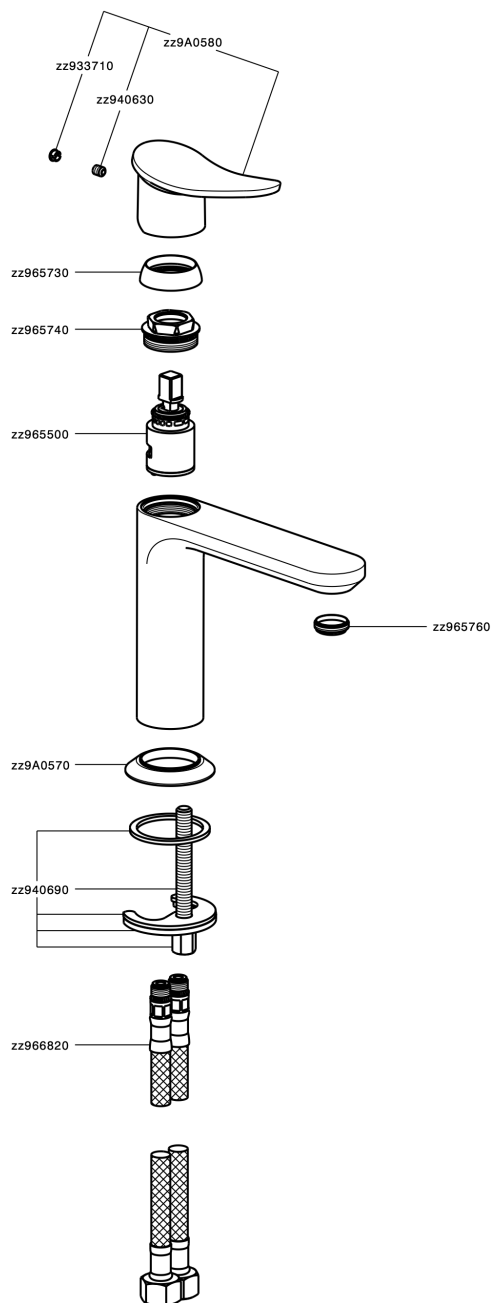

Single lever washbasin mixer HARLOCK_HC000544

MODEL **HC000544**

Single lever washbasin mixer, without automatic pop-up waste, G.3/8" stainless steel flexible hoses

AVAILABLE FINISHINGS

-  **21** 21 Chrome
-  **2P** 2P Rose Gold
-  **2Q** 2Q Black Titanium
-  **40** 40 Matt Black
-  **4Q** 4Q Matt White
-  **6T** 6T Chrome/Matt Black

CHARACTERISTICS

Cartridge Spare Parts **ZZ96550000**

25 mm Cartridge

Hygienic Spray

Shut-off Hand shower, for sanitary cleaning.

Single lever washbasin mixer HARLOCK_HC000544

HC000544

<https://en.huberitalia.com/single-lever-washbasin-mixer-harlock-hc000544>