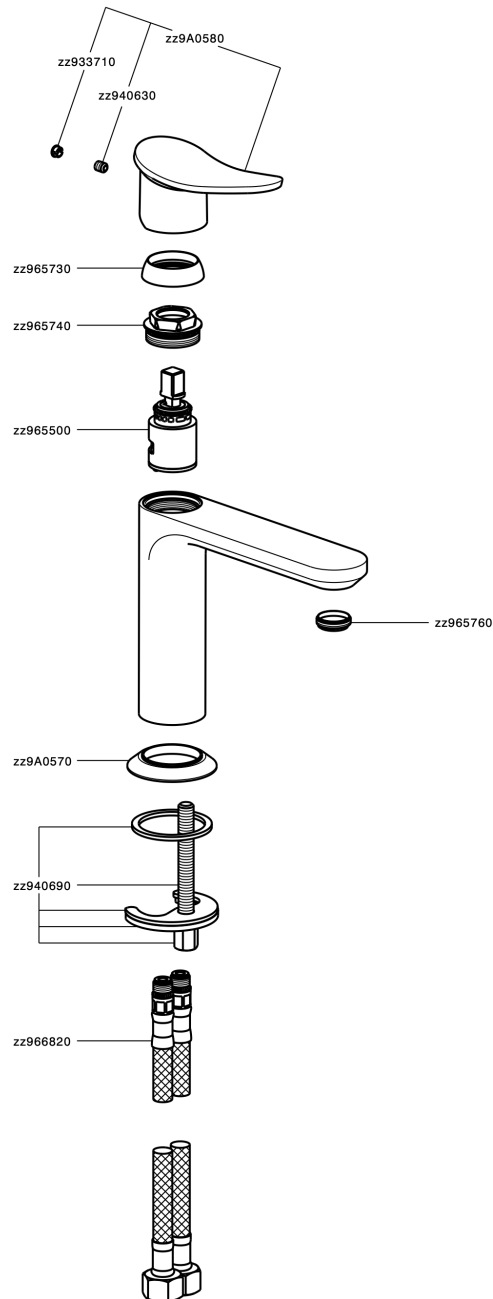

## Single lever washbasin mixer HARLOCK\_HC000544

MODEL **HC000544**

Single lever washbasin mixer, without automatic pop-up waste, G.3/8" stainless steel flexible hoses

### CHARACTERISTICS

Cartridge Spare Parts **ZZ96550000**

**25 mm Cartridge**

### Hygienic Spray

Shut-off Hand shower, for sanitary cleaning.

## Single lever washbasin mixer HARLOCK\_HC000544

HC000544

<https://en.huberitalia.com/single-lever-washbasin-mixer-harlock-hc000544>

2026-04-07