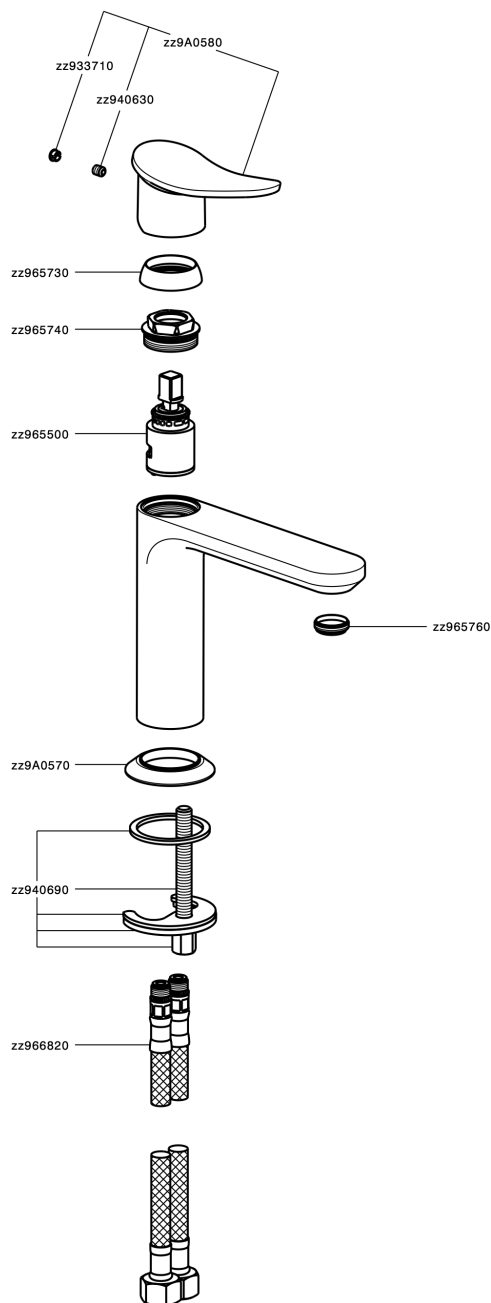

## Single lever washbasin mixer HARLOCK\_HC000544

MODEL **HC000544**

Single lever washbasin mixer, without automatic pop-up waste, G.3/8" stainless steel flexible hoses

### CHARACTERISTICS

Cartridge Spare Parts **ZZ96550000**

**25 mm Cartridge**

### Hygienic Spray

Shut-off Hand shower, for sanitary cleaning.

## Single lever washbasin mixer HARLOCK\_HC000544

HC000544

<https://en.huberitalia.com/single-lever-washbasin-mixer-harlock-hc000544>

2026-06-09