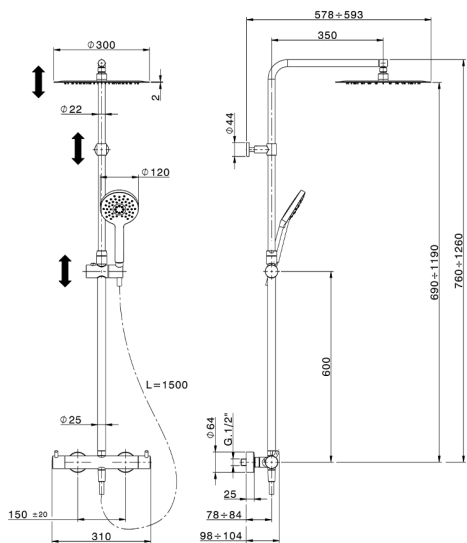

CHARACTERISTICS

Cartridge Spare Parts **22.04A.AR - ZZ97279004**

Argo 2 (long filter) Thermostatic Valve

SafeTouch

The Huber SafeTouch system maintains the mixer body cool to the touch during operation.

Thermostatic

The Huber thermostatic is your personal water manager, helping you to handle, control and save water and energy.

2026-04-05