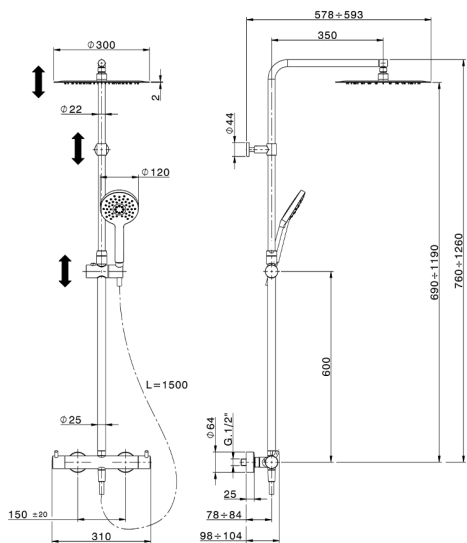

## 2-function Thermostatic shower set COLUMNS\_K2C8401D

MODEL **K2C8401D**

2-function Thermostatic shower set, 2-outlet deviator, adjustable riser column, sliding handshower holder, 120 mm ABS 3 sprays handshower, 300 mm round showerhead 2 mm thick INOX, 150 cm smooth SILVERFLEX Flexible Hose

### CHARACTERISTICS

Cartridge Spare Parts **22.04A.AR - ZZ97279004**

**Argo 2 (long filter) Thermostatic Valve**