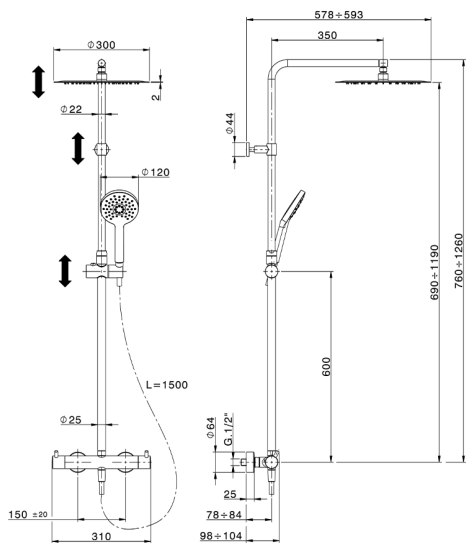

2-function Thermostatic shower set COLUMNS_K2C8401D

MODEL **K2C8401D**

2-function Thermostatic shower set, 2-outlet deviator, adjustable riser column, sliding handshower holder, 120 mm ABS 3 sprays handshower, 300 mm round showerhead 2 mm thick INOX, 150 cm smooth SILVERFLEX Flexible Hose

AVAILABLE FINISHINGS

-  **21** 21 Chrome
-  **40** 40 Matt Black

CHARACTERISTICS

Cartridge Spare Parts **22.04A.AR - ZZ97279004**

Argo 2 (long filter) Thermostatic Valve

SafeTouch

The Huber SafeTouch system maintains the mixer body cool to the touch during operation.