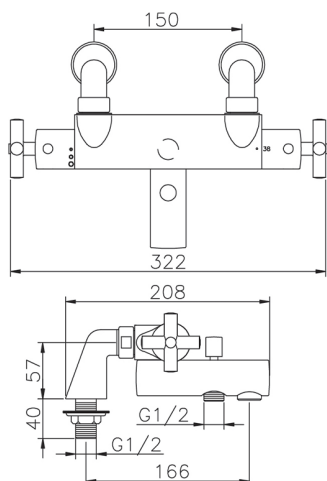

## Thermostatic bath mixer SUITE\_SUT28010

MODEL **SUT28010**

Thermostatic bath mixer, without shower set, 1/2" M flexible connection

### CHARACTERISTICS

Cartridge Spare Parts **24.04A.PP**

**8x20 Plus P Thermostatic Valve**