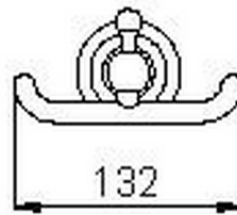

## Hanger CROISSETTE\_4010.01H.

4010.01H.

<https://en.huberitalia.com/hanger-croisette-4010-01h>

2026-06-06