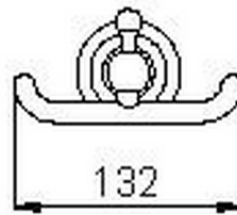

## Hanger CROISSETTE\_4010.01H.

4010.01H.

<https://en.huberitalia.com/hanger-croisette-4010-01h>

2026-04-05