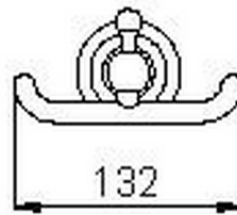

## Hanger CROISSETTE\_4010.01H.

4010.01H.

<https://en.huberitalia.com/hanger-croisette-4010-01h>

2026-04-08