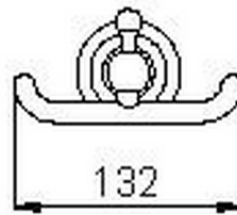

## Hanger CROISSETTE\_4010.01H.

4010.01H.

<https://en.huberitalia.com/hanger-croisette-4010-01h>

2026-06-13