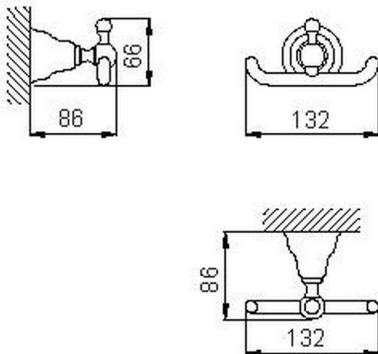

Hanger CROISETTE_4010.01H.

MODEL **4010.01H.**

Hanger

AVAILABLE FINISHINGS

-  **AC** AC Satin Brushed Nickel
-  **BA** BA Old Bronze
-  **CR** CR Chrome
-  **2W** 2W Brushed Gold

CHARACTERISTICS

2026-04-06