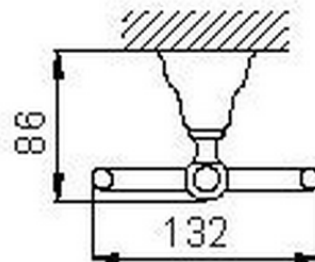

Hanger CROISSETTE_4010.01H.

4010.01H.

<https://en.huberitalia.com/hanger-croisette-4010-01h>

2026-05-15