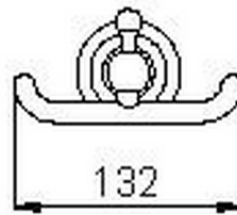

Hanger CROISSETTE_4010.01H.

4010.01H.

<https://en.huberitalia.com/hanger-croisette-4010-01h>

2026-04-06