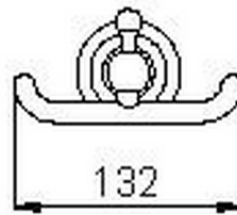

Hanger CROISSETTE_4010.01H.

4010.01H.

<https://en.huberitalia.com/hanger-croisette-4010-01h>

2026-05-15