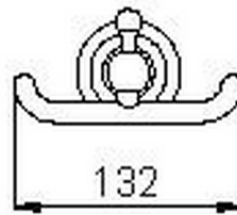

Hanger CROISETTE_4010.01H.

4010.01H.

<https://en.huberitalia.com/hanger-croisette-4010-01h>

2026-04-09