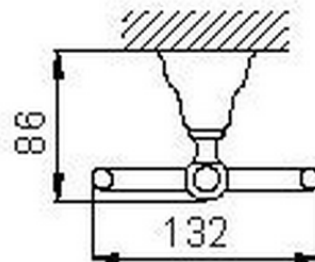

Hanger CROISETTE_4010.01H.

4010.01H.

<https://en.huberitalia.com/hanger-croisette-4010-01h>

2026-04-09