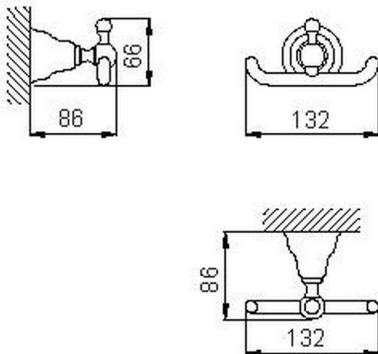

Hanger CROISETTE_4010.01H.

MODEL **4010.01H.**

Hanger

AVAILABLE FINISHINGS

-  **AC** AC Satin Brushed Nickel
-  **BA** BA Old Bronze
-  **CR** CR Chrome
-  **2W** 2W Brushed Gold

CHARACTERISTICS

2026-06-13