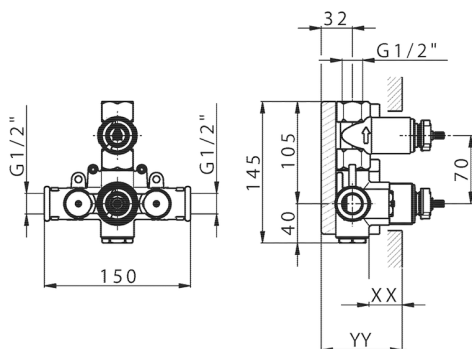

CHARACTERISTICS

Installation	Concealed
Cartridge Spare Parts	23.51A.HF
HF Thermostatic Valve	
Concealed	1

Piastra/Plate/Plaque/Platte/Placa

2-3mm: XX 25-40 YY 76-91

10 mm: XX 16-31 YY 65-80

Thermostatic

The Huber thermostatic is your personal water manager, helping you to handle, control and save water and energy.

1-outlet Concealed thermostatic shower valve CONCEALED_ZB007301

MODEL **ZB007301**

1-outlet Concealed thermostatic shower valve, with stopvalve, without trim kit

AVAILABLE FINISHINGS

CHARACTERISTICS

Installation **Concealed**

Cartridge Spare Parts **24.04A.PP**

8x20 Plus P Thermostatic Valve

Concealed **1**

Piastra/Plate/Plaque/Platte/Placa

2-3mm: XX 25-40 YY 76-91

10 mm: XX 16-31 YY 65-80

Thermostatic

The Huber thermostatic is your personal water manager, helping you to handle, control and save water and energy.