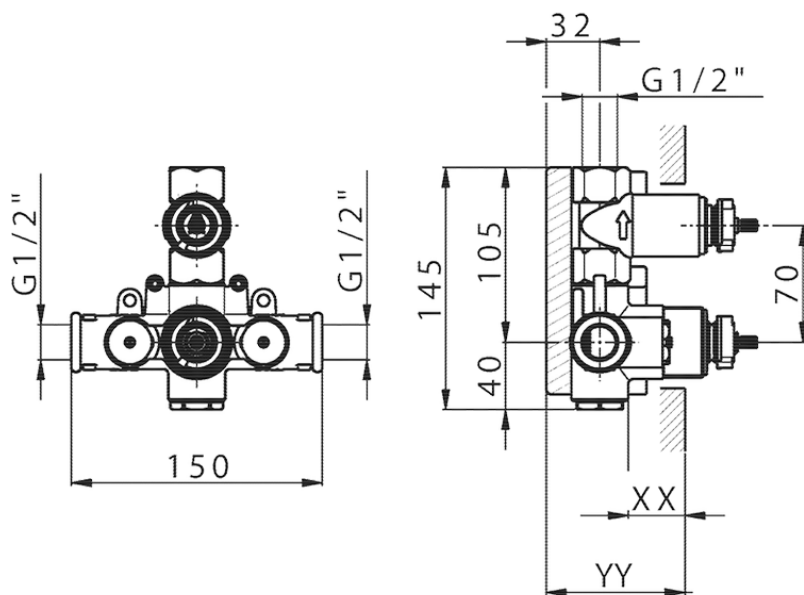

Exposed part for 1-outlet con.thermo.shower valve SUITE_SU007300

SU007300

<https://en.huberitalia.com/exposed-part-for-1-outlet-con-thermo-shower-valve-suite-su007300>

Piastra/Plate/Plaque/Platte/Placa

2-3mm: XX 25-40 YY 76-91

10 mm: XX 16-31 YY 65-80

ZB007361

<https://en.huberitalia.com/1-outlet-concealed-thermostatic-shower-valve-concealed-zb007361>

Piastra/Plate/Plaque/Platte/Placa

2-3mm: XX 25-40 YY 76-91

10 mm: XX 16-31 YY 65-80

ZB007301

<https://en.huberitalia.com/1-outlet-concealed-thermostatic-shower-valve-concealed-zb007301>

2024-12-22