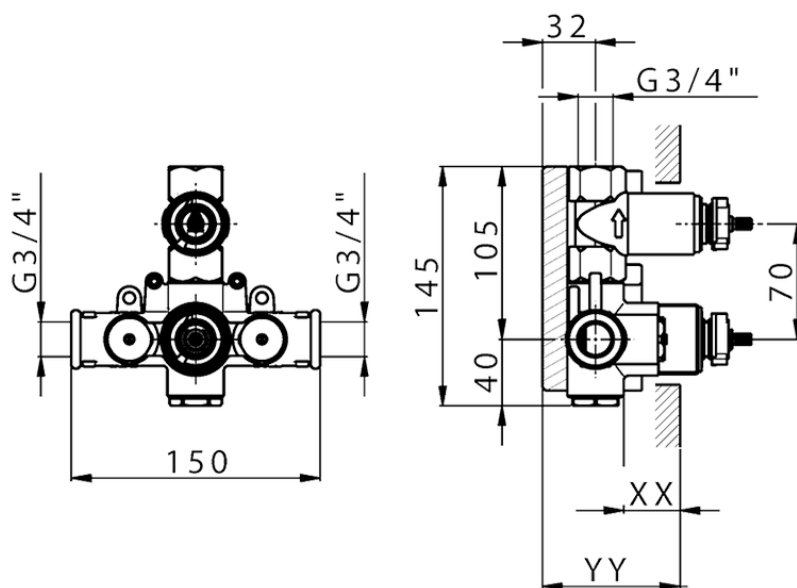

Exposed part for 1-outlet con.thermo.shower valve SUITE_SU007300

SU007300

<https://en.huberitalia.com/exposed-part-for-1-outlet-con-thermo-shower-valve-suite-su007300>

Piastra/Plate/Plaque/Platte/Placa

2-3mm: XX 25-40 YY 76-91

10 mm: XX 16-31 YY 65-80

ZB007361

<https://en.huberitalia.com/1-outlet-concealed-thermostatic-shower-valve-concealed-zb007361>

Piastra/Plate/Plaque/Platte/Placa

2-3mm: XX 25-40 YY 76-91

10 mm: XX 16-31 YY 65-80

ZB007301

<https://en.huberitalia.com/1-outlet-concealed-thermostatic-shower-valve-concealed-zb007301>

2024-12-22